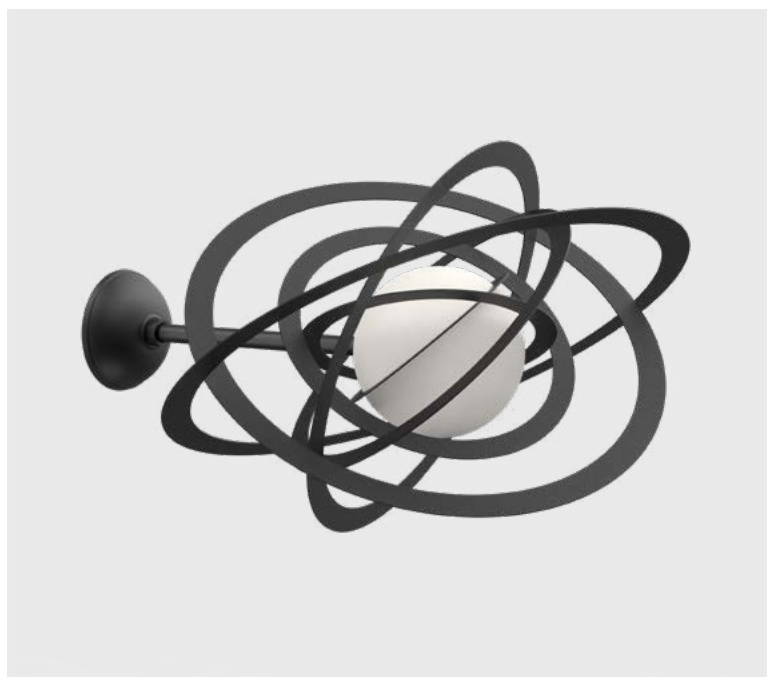

## *Anello*

Playful galactic objects brings us an awareness of how the planetary system in outer space can be near and far away. It's just a fraction of the time, when our world felt for us like the centre of the universe.

ANELLO 01-CH-KB-SB  
Ø 260 x H 260 (TH 1500) mm | 1 x G9 LED

ANELLO 02-CH-KB-SB  
Ø 330 x H 330 (TH 1500) mm | 1 x G9 LED

ANELLO 01-WL-KB-SB | W 260 x D 330 x H 260 mm | 1 x G9 LED

ANELLO 02-WL-KB-SB | W 330 x D 380 x H 330 mm | 1 x G9 LED