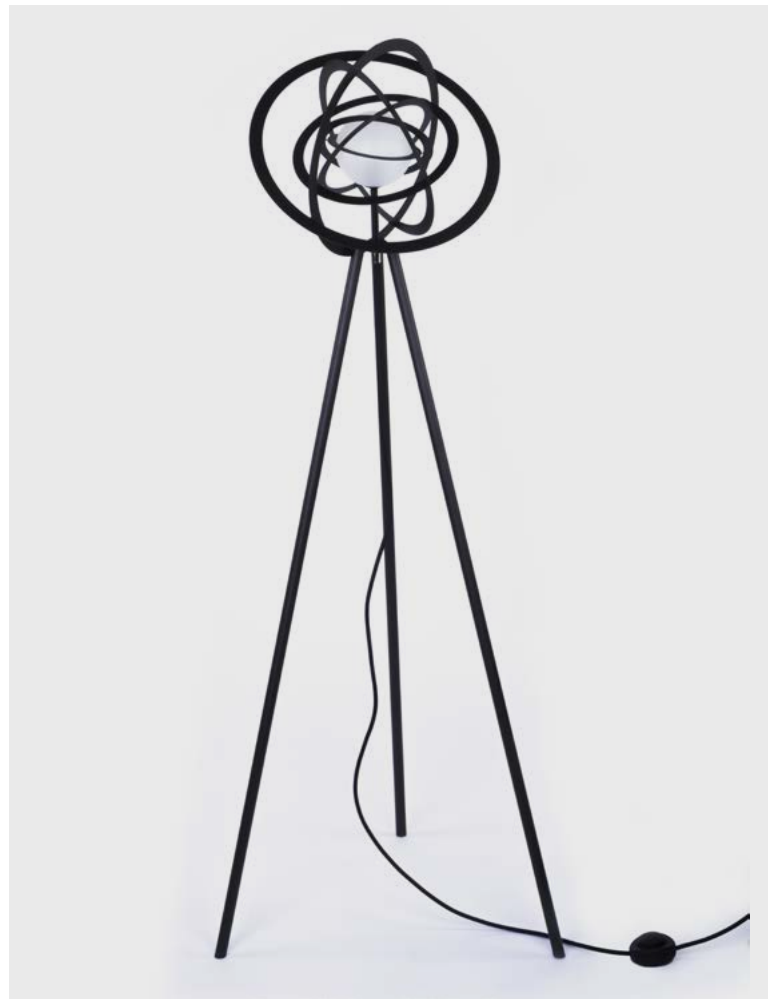

## *Anello*

Playful galactic objects brings us an awareness of how the planetary system in outer space can be near and far away. It's just a fraction of the time, when our world felt for us like the centre of the universe.

ANELLO 01-CH-KB-SB  
Ø 260 x H 260 (TH 1500) mm | 1 x G9 LED

ANELLO 02-CH-KB-SB  
Ø 330 x H 330 (TH 1500) mm | 1 x G9 LED

ANELLO 01-WL-KB-SB | W 260 x D 330 x H 260 mm | 1 x G9 LED

ANELLO 02-WL-KB-SB | W 330 x D 380 x H 330 mm | 1 x G9 LED

2x ANELLO 03-TL-KB-SB

2x ANELLO 02-CH-KB-SB

ANELLO 01-FL-KB-SB | Ø 600 x H 1200 mm | 1 x G9 LED

ANELLO 01-TL-KB-SB | Ø 270 x H 550 mm | 1 x G9 LED

ANELLO 02-TL-KB-SB | Ø 260 x H 260 mm | 1 x G9 LED

ANELLO 03-TL-KB-SB | Ø 330 x H 330 mm | 1 x G9 LED

	Chandelier	Dimension (mm)	Sources	Weight (kg)	Carton (mm)
	ANELLO 01-CH	Ø 260 x H 260 (TH 1500)	1 x G9 LED	1,8	350 x 260 x 172
	ANELLO 02-CH	Ø 330 x H 330 (TH 1500)	1 x G9 LED	2,8	350 x 350 x 350
	ANELLO 01-WL	W 260 x D 330 x H 260	1 x G9 LED	2,7	430 x 360 x 280
	ANELLO 02-WL	W 330 x D 380 x H 330	1 x G9 LED	3,2	430 x 360 x 280
	ANELLO 01-FL	Ø 600 x H 1200	1 x G9 LED	11,7	1090 x 425 x 400
	ANELLO 01-TL	Ø 270 x H 550	1 x G9 LED	6,4	575 x 220 x 240
	ANELLO 02-TL	Ø 260 x H 260	1 x G9 LED	2	350 x 350 x 350
	ANELLO 03-TL	Ø 330 x H 330	1 x G9 LED	2,3	350 x 350 x 350