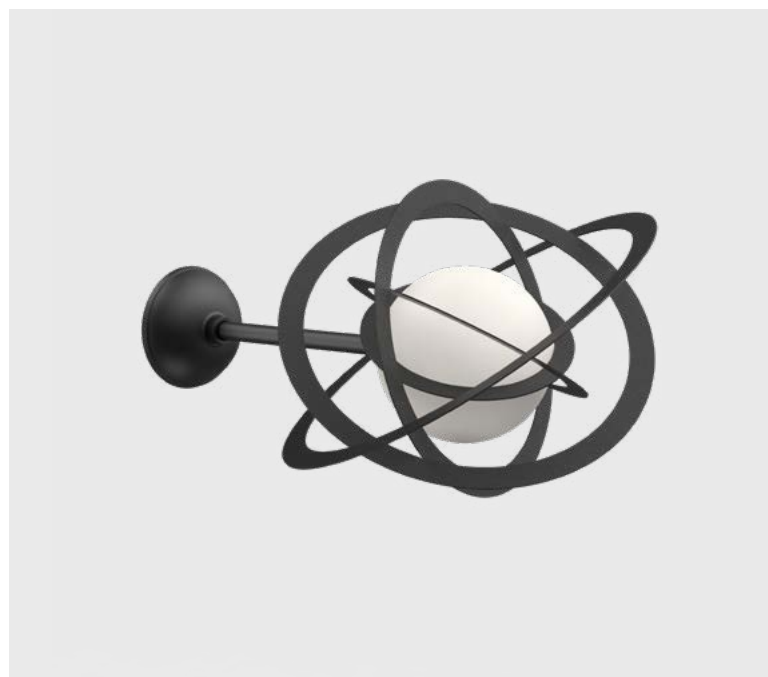

## *Anello*

Playful galactic objects brings us an awareness of how the planetary system in outer space can be near and far away. It's just a fraction of the time, when our world felt for us like the centre of the universe.

ANELLO 01-CH-KB-SB  
Ø 260 x H 260 (TH 1500) mm | 1 x G9 LED

ANELLO 02-CH-KB-SB  
Ø 330 x H 330 (TH 1500) mm | 1 x G9 LED

ANELLO 01-WL-KB-SB | W 260 x D 330 x H 260 mm | 1 x G9 LED

ANELLO 02-WL-KB-SB | W 330 x D 380 x H 330 mm | 1 x G9 LED