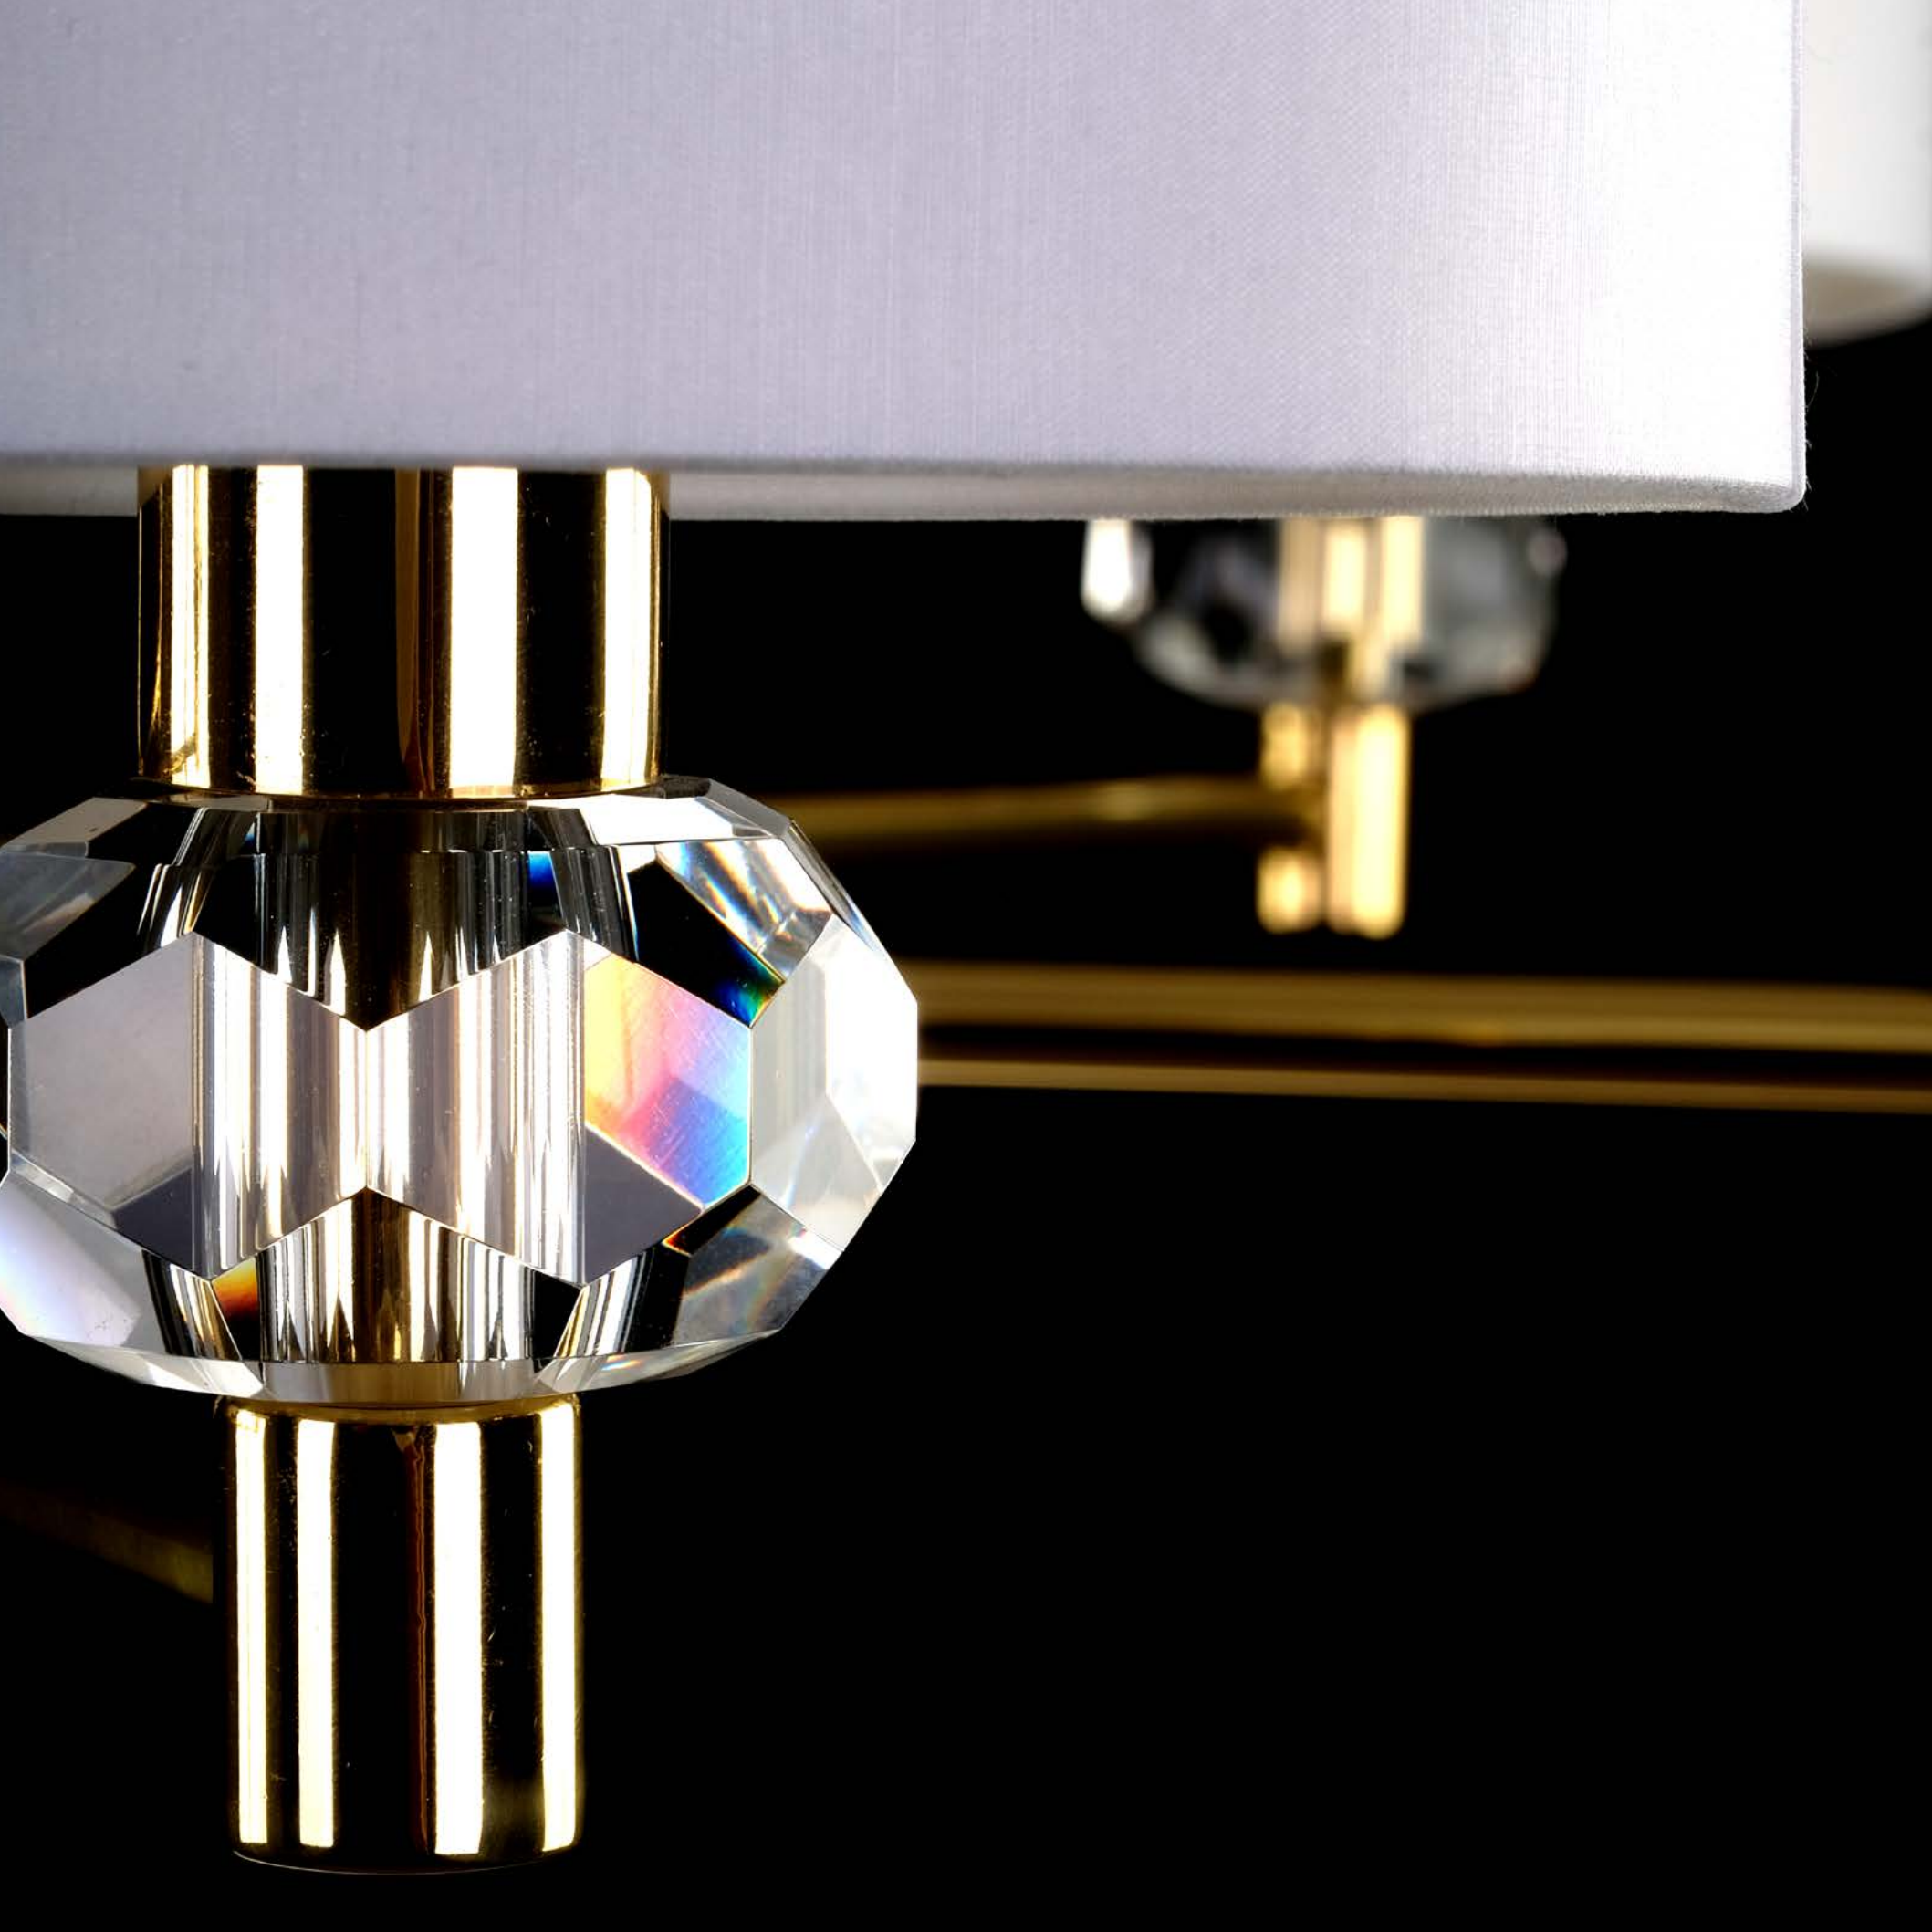

DIAMOND 01-WL-PB-LS1 W | W 160 x D 240 x H 230 mm | 1 x E14

DIAMOND 01-TL-PB-LS1 W | Ø 160 x H 300 mm | 1 x E14

Chandelier	Dimension (mm)	Sources	Weight (kg)	Carton (mm)	TEXTILE SHADE OPTIONS	
	DIAMOND 01-CH	Ø 700 x H 500	5 x E14	5	520 x 520 x 260	LS2 WHITE LS2 BEIGE LS2 APRICOT
	DIAMOND 02-CH	Ø 900 x H 550	6 x E14	6,5	520 x 520 x 260	LS2 LIGHT BLUE LS2 DARK BLUE LS2 BLACK
	DIAMOND 01-WL	W 160 x D 240 x H 230	1 x E14	1,5	350 x 260 x 172	LS1 WHITE LS1 BEIGE LS1 APRICOT LS1 LIGHT BLUE LS1 DARK BLUE LS1 BLACK
	DIAMOND 01-TL	Ø 160 x H 300	1 x E14	1,8	465 x 310 x 210	CHINTZ 024 CHINTZ 041 CHINTZ 056 ORGANZA 91 ORGANZA 92 ORGANZA 84 ORGANZA NERO

SURFACE FINISH OPTIONS