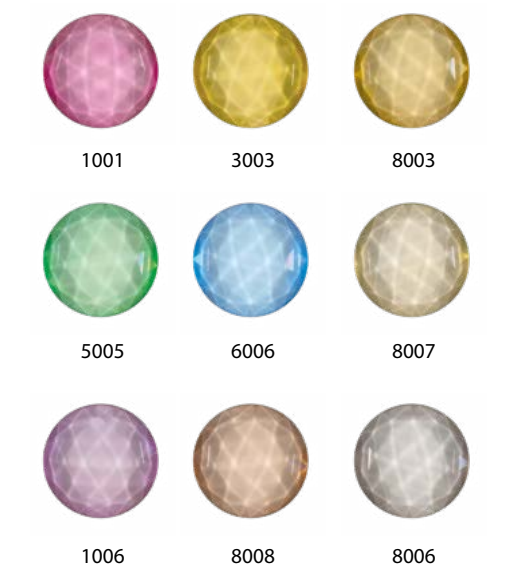

SURFACE FINISH OPTIONS

TRIMMINGS COLOUR OPTIONS