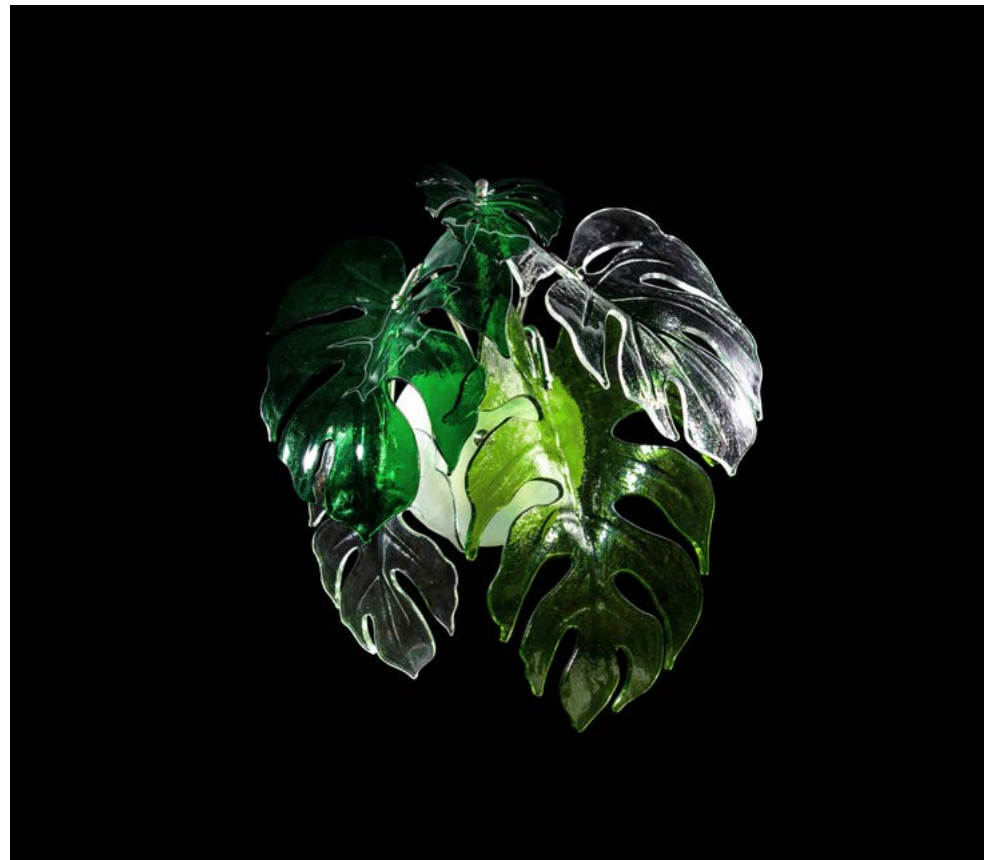

MONSTERA DELICIOSA CH-001-MNI-SB-CC CG | Ø 500 x H 610 | 6 x G9 LED

MONSTERA DELICIOSA WL-001-MNI-SB-CC CG
W 300 x D 180 x H 370 | 2 x G9 LED