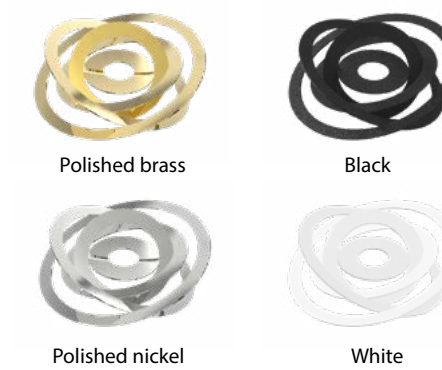

ORBIT FINISH OPTIONS