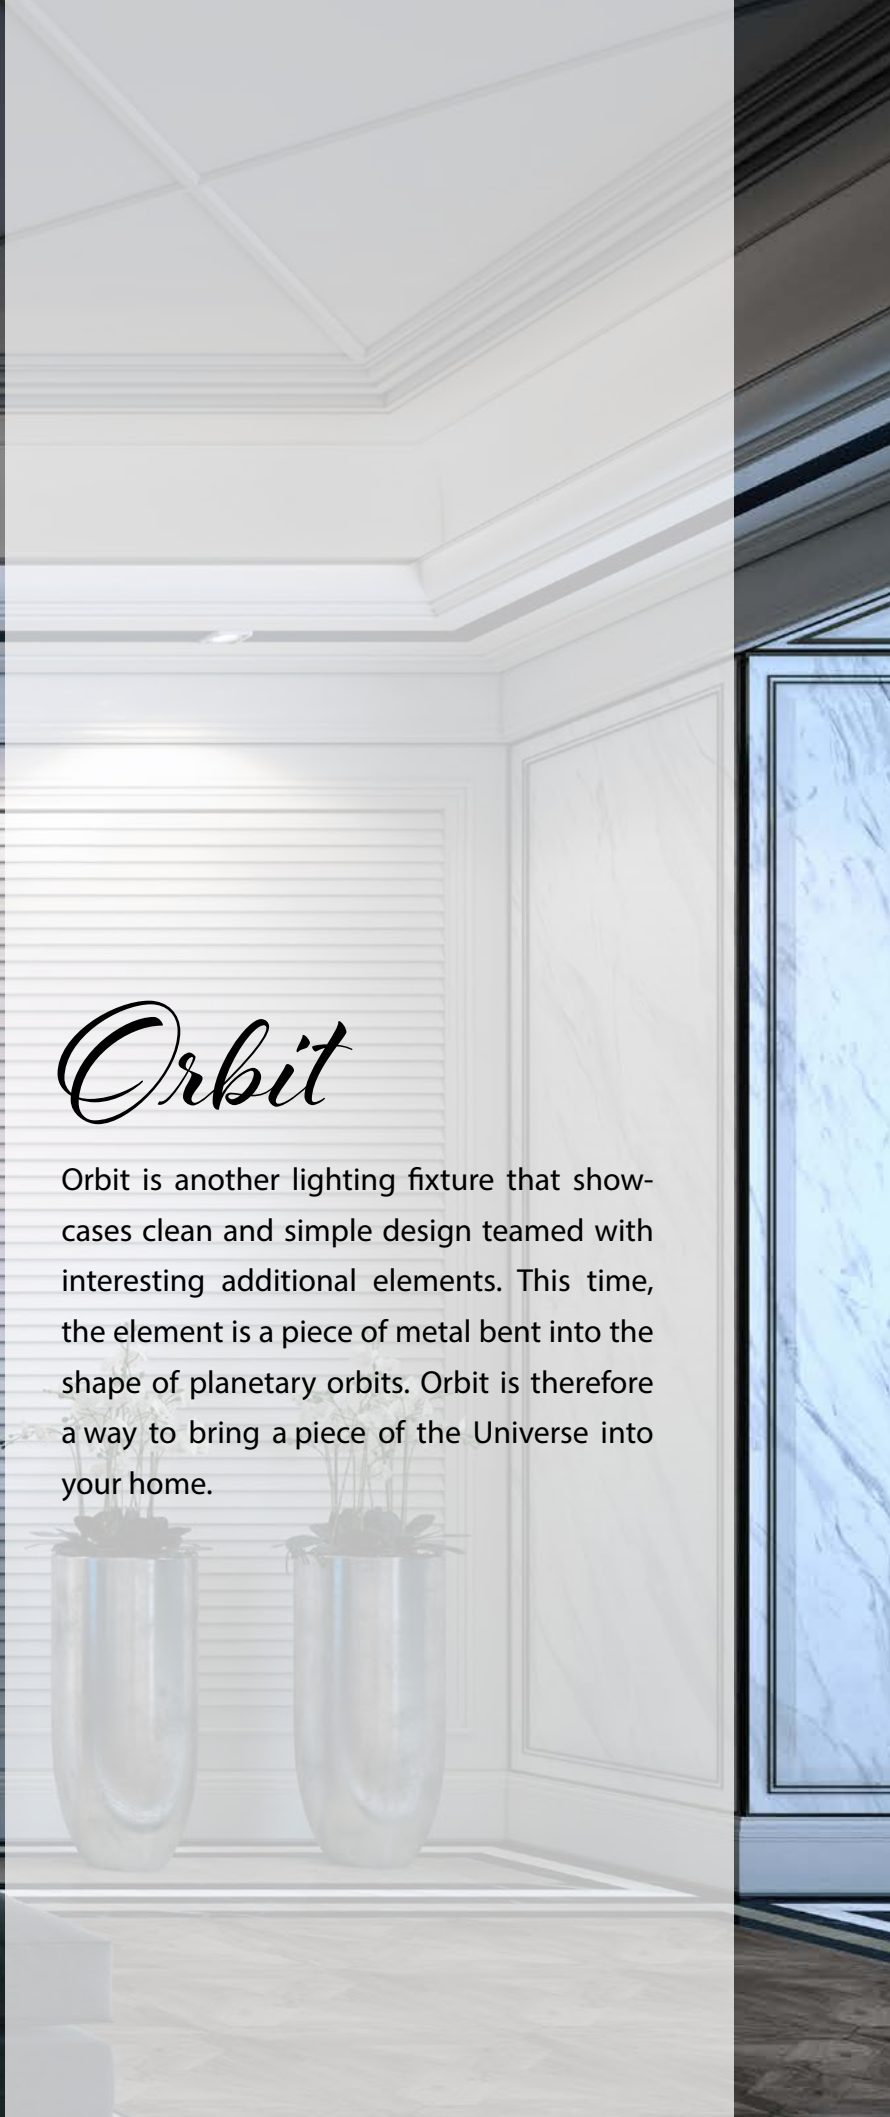

Novus

ORBIT

Orbit

Orbit is another lighting fixture that showcases clean and simple design teamed with interesting additional elements. This time, the element is a piece of metal bent into the shape of planetary orbits. Orbit is therefore a way to bring a piece of the Universe into your home.