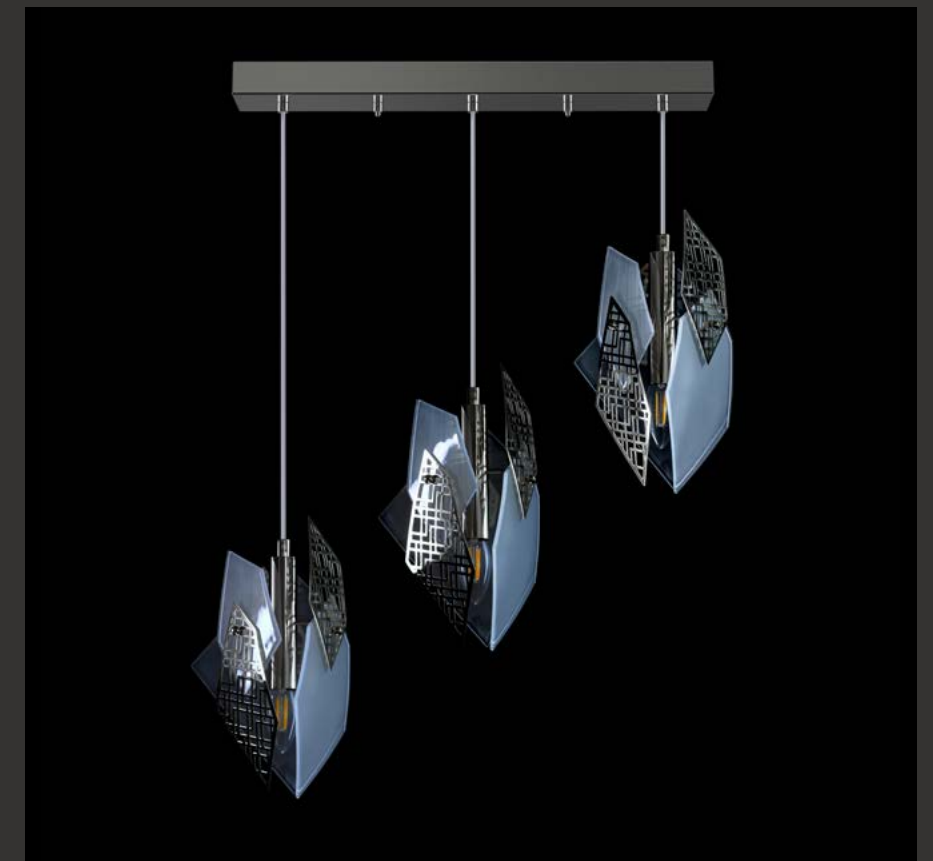

Novus

POLYGON PENDANT

Polygon Pendant

Polygon Pendant uses individual decorative elements and creates an interesting and unique design lighting fixture. The combination of smoky bent glass and polished metal patterns catches the eye at first glance. With its interesting design, it also stands out as an individual pendant and at the same time encourages the creation of rich installations.

POLYGON PENDANT SB-NI-ROSETTE

POLYGON PENDANT CBL-PB-ROSETTE
Ø 180 x H 300 (TH 2000) mm | 1 x E14

POLYGON PENDANT CBL-PB-DISC 03
Ø 420 x H 900 (TH 2000) mm | 3 x E14

POLYGON PENDANT CBL-PB-ROW 03
W 590 x D 180 x H 900 (TH 2000) mm | 3 x E14

POLYGON PENDANT SB-NI-ROSETTE
Ø 180 x H 300 (TH 2000) mm | 1 x E14

POLYGON PENDANT SB-NI-DISC 03
Ø 420 x H 900 (TH 2000) mm | 3 x E14

POLYGON PENDANT SB-NI-ROW 03
W 590 x D 180 x H 900 (TH 2000) mm | 3 x E14

Suspension Options	Chandelier	Dimension (mm)	Sources	Weight (kg)	Carton (mm)	
	 ROSETTE	POLYGON PENDANT	Ø 180 x H 300 (TH 2000)	1 x E14	2.2	350 x 260 x 172
	 PLASTERBOARD FIXTURE					
	-	POLYGON PENDANT -DISC 03	Ø 420 x H 900 (TH 2000)	3 x E14	8.2	460 x 460 x 460
	-	POLYGON PENDANT -ROW 03	W 590 x D 180 x H 900 (TH 2000)	3 x E14	8.7	520 x 520 x 360