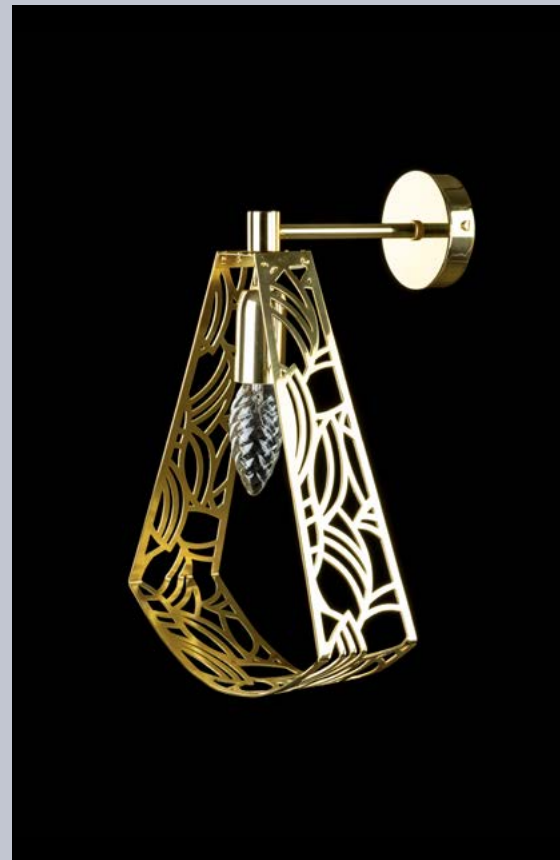

# Novus

SWING

## *Swing*

A simple lighting fixture with an ornamental pattern is inspired by minimised, two-dimensional shapes. It is based on the original sketch of the representation of the hanging object or the bulb itself and its perception in space.

SWING 01-CH-PB MB-CE CC 8003  
W 220 x D 70 x H 320 (TH 1500) mm | 1 x E14

SWING 01-CH-MSS SS-CE  
W 220 x D 70 x H 320 (TH 1500) mm | 1 x E14

SWING 02-CH-PB MB  
W 220 x D 70 x H 320 (TH 1500) mm | 1 x E14

SWING 02-CH-MSS SS  
W 220 x D 70 x H 320 (TH 1500) mm | 1 x E14

SWING 01-WL-PB MB-CE  
W 220 x D 170 x H 290 mm | 1 x E14

SWING 02-WL-PB MB  
W 220 x D 170 x H 290 mm | 1 x E14

SWING 01-TL-MSS SS-LSW-S  
Ø 160 x W 180 x H 370 mm | 1 x E14