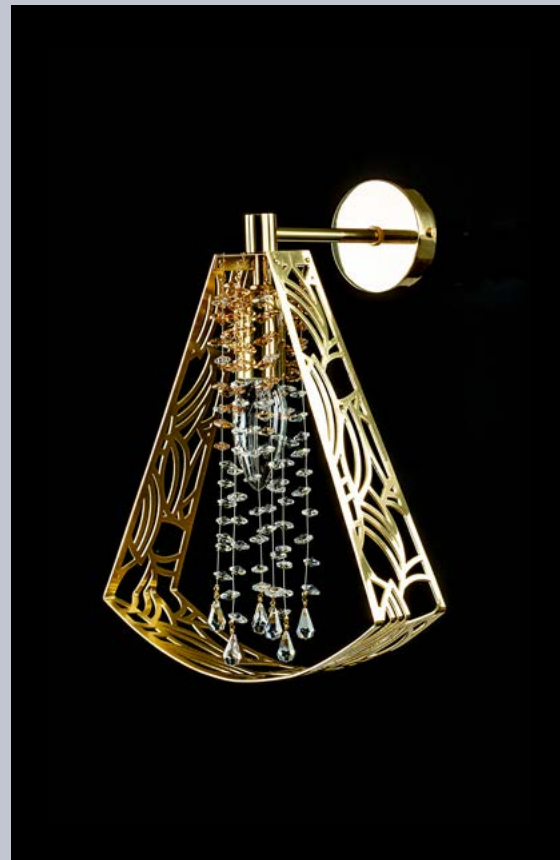

SWING 01-WL-PB MB-CE
W 220 x D 170 x H 290 mm | 1 x E14