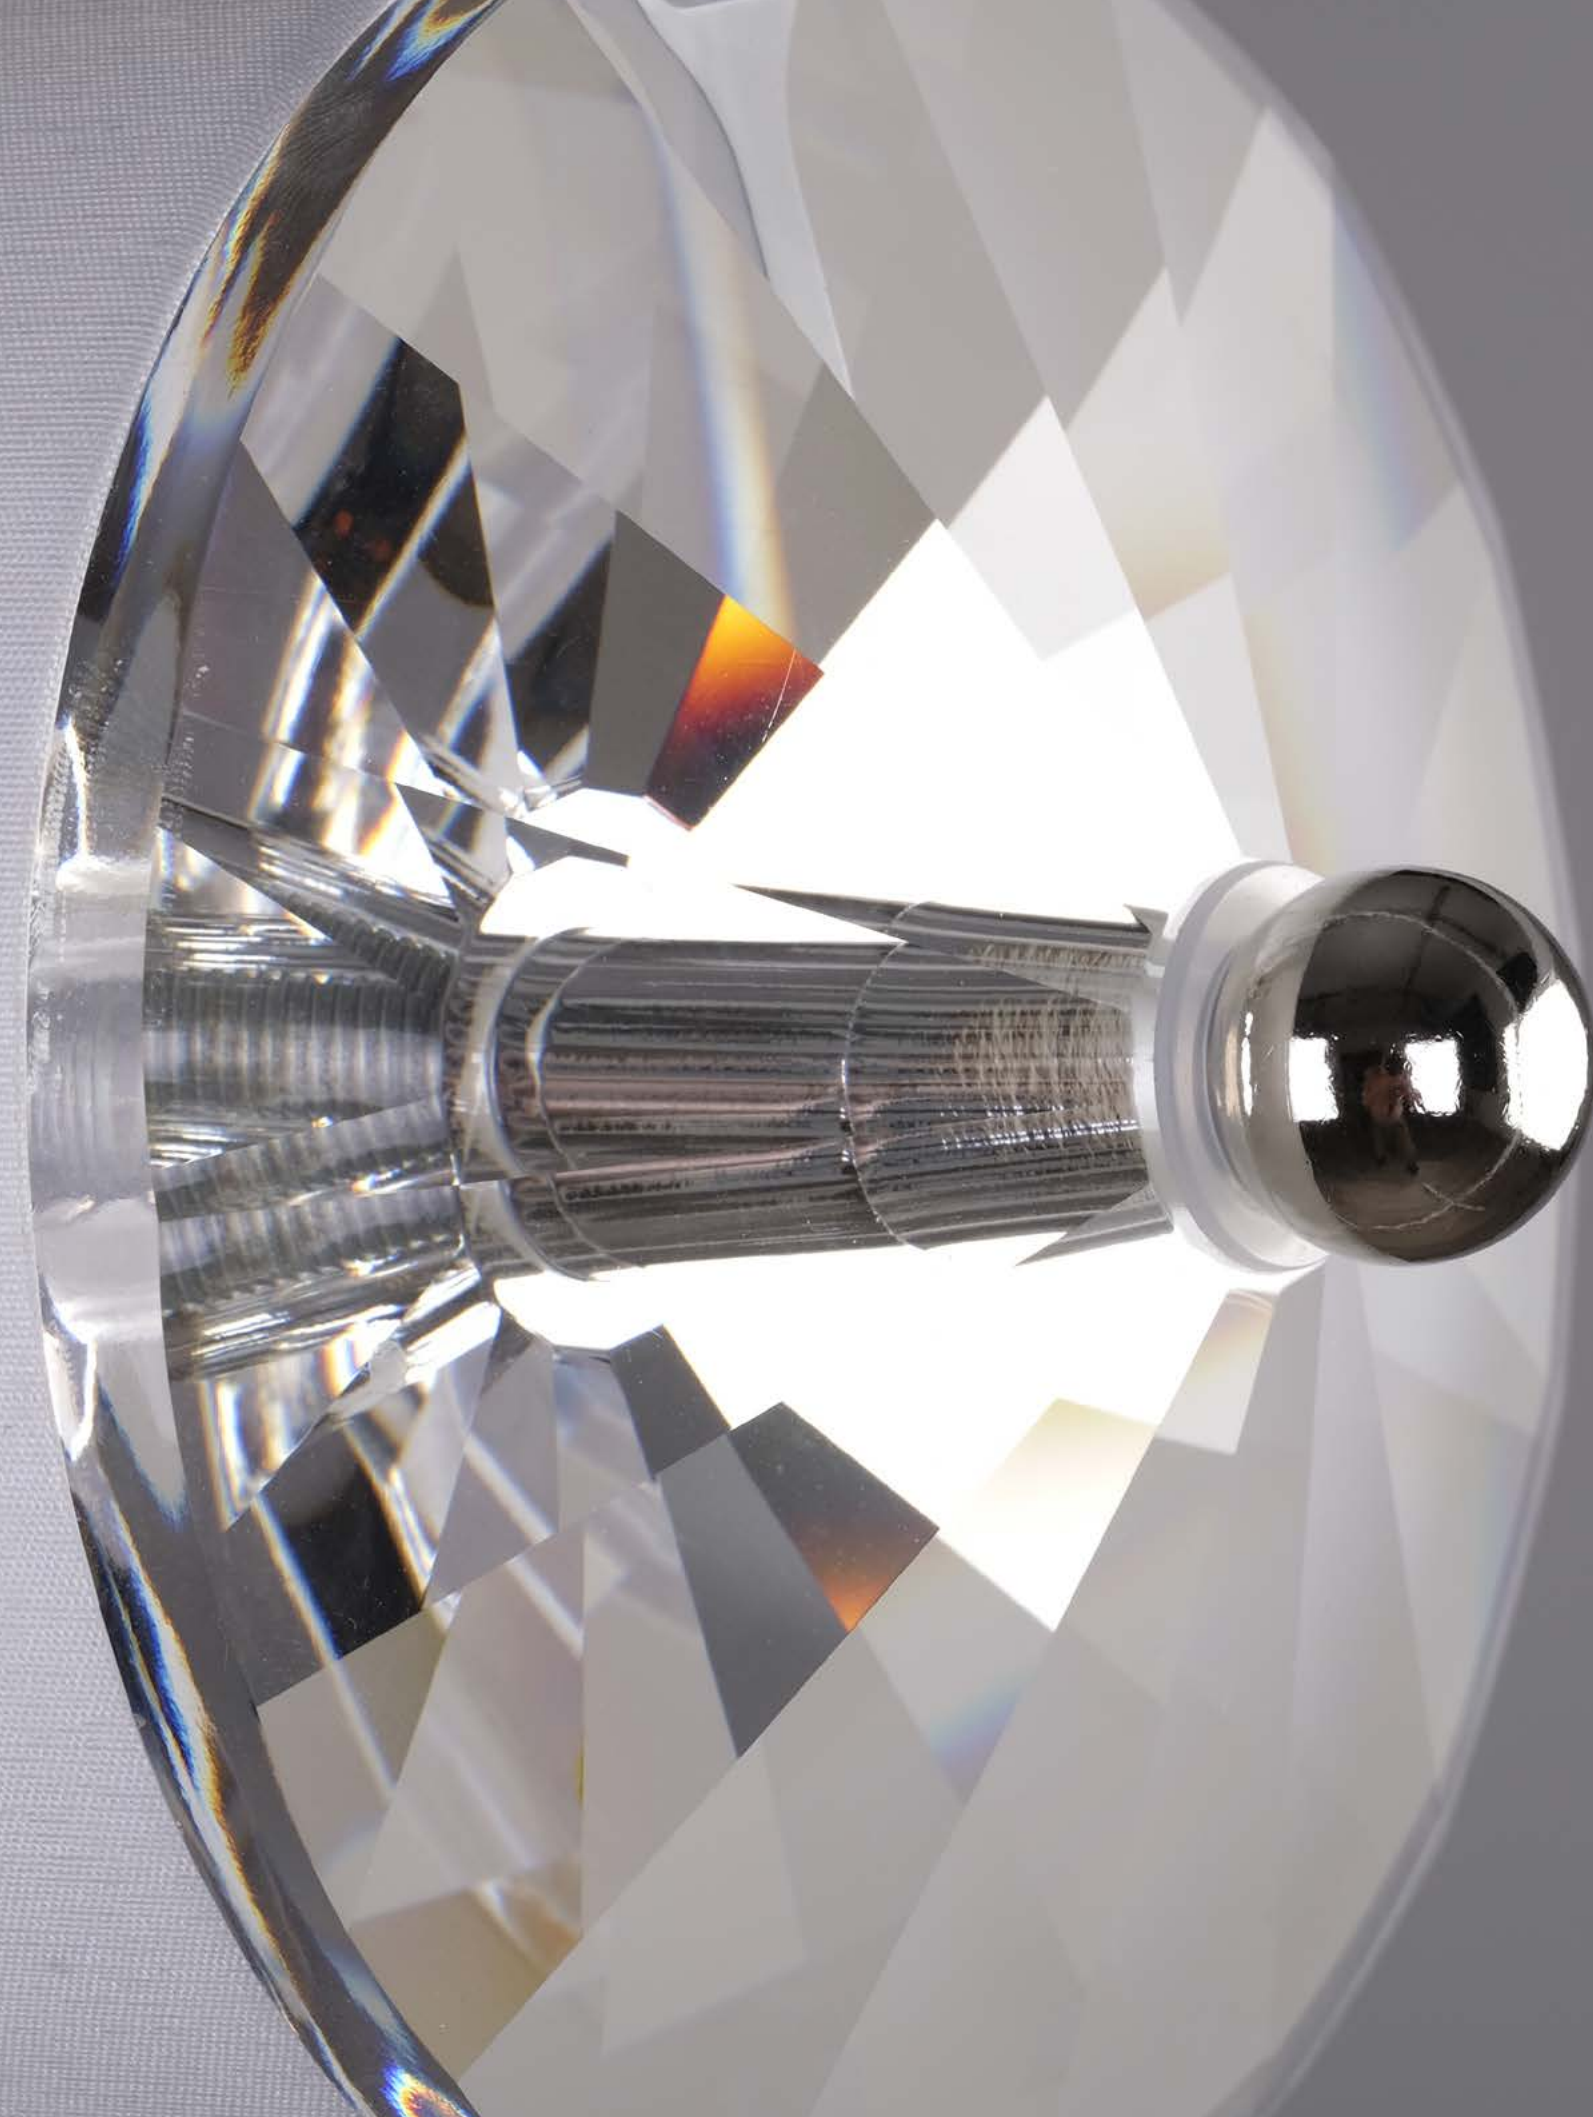

TUBUS 01-WL-NI-LSW | W 270 x D 135 x H 160 mm | 2 x G9 LED

TUBUS 01-TL-NI-LSW | Ø 140 x H 370 mm | 1 x E14

	Chandelier	Dimension (mm)	Sources	Weight (kg)	Carton (mm)
	TUBUS 01-CH	Ø 630 x H 500	8 x E14	13,2	520 x 520 x 560
	TUBUS 02-CH	Ø 100 x H 270 (TH 1500)	1 x E14	1,8	350 x 260 x 172
	TUBUS 01-WL	W 270 x D 135 x H 160	2 x G9 LED	2,3	350 x 260 x 172
	TUBUS 01-TL	Ø 140 x H 370	1 x E14	2,5	350 x 260 x 172

SURFACE FINISH OPTIONS