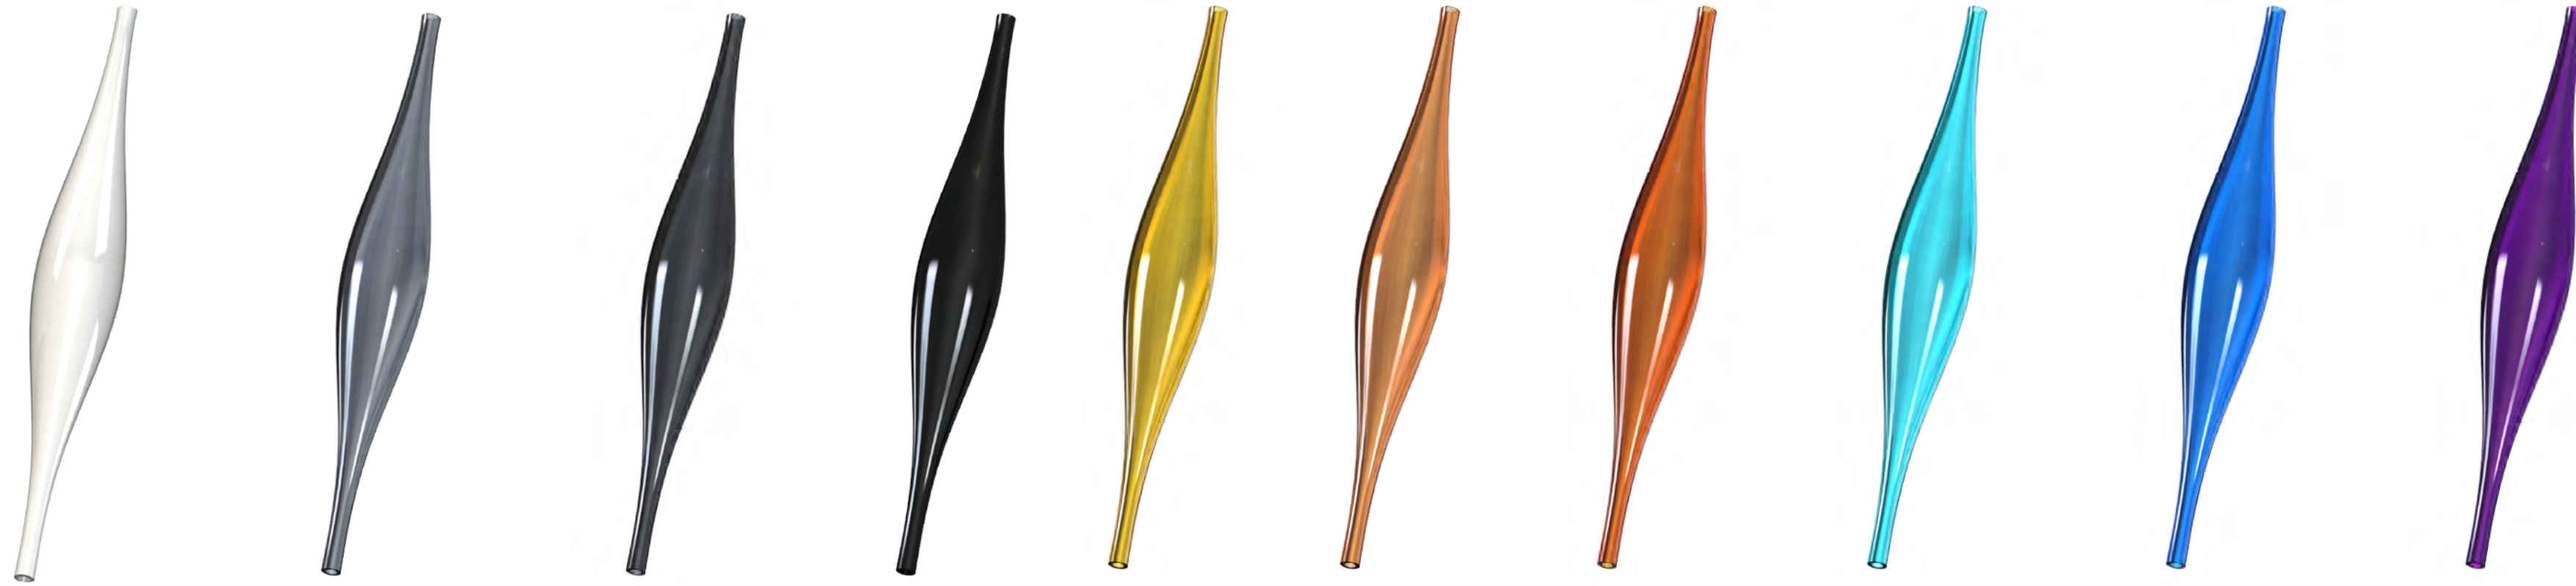

COLOURS COATINGS

---

03 WHITE 04 LIGHT GREY 05 DARK GREY 06 BLACK 10 YELLOW 11 ORANGE 12 BROWN 13 AQUA BLUE 14 BLUE 15 VIOLET