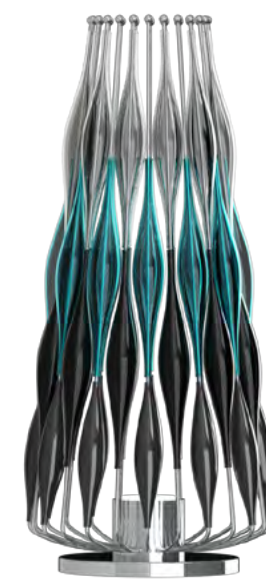

FLOOR LAMP

CARA – FL
350x770 | 1x9W

NOTE

Cara is a design lighting fixture that, with its fresh design, can create a pleasant atmosphere in the room. Depending on the size of the illuminated area, we recommend the use of additional lighting sources for full illumination. For example, floor lamps or downlights. The lighting fixture can also be equipped with additional lighting sources located in its rosette/corpus.