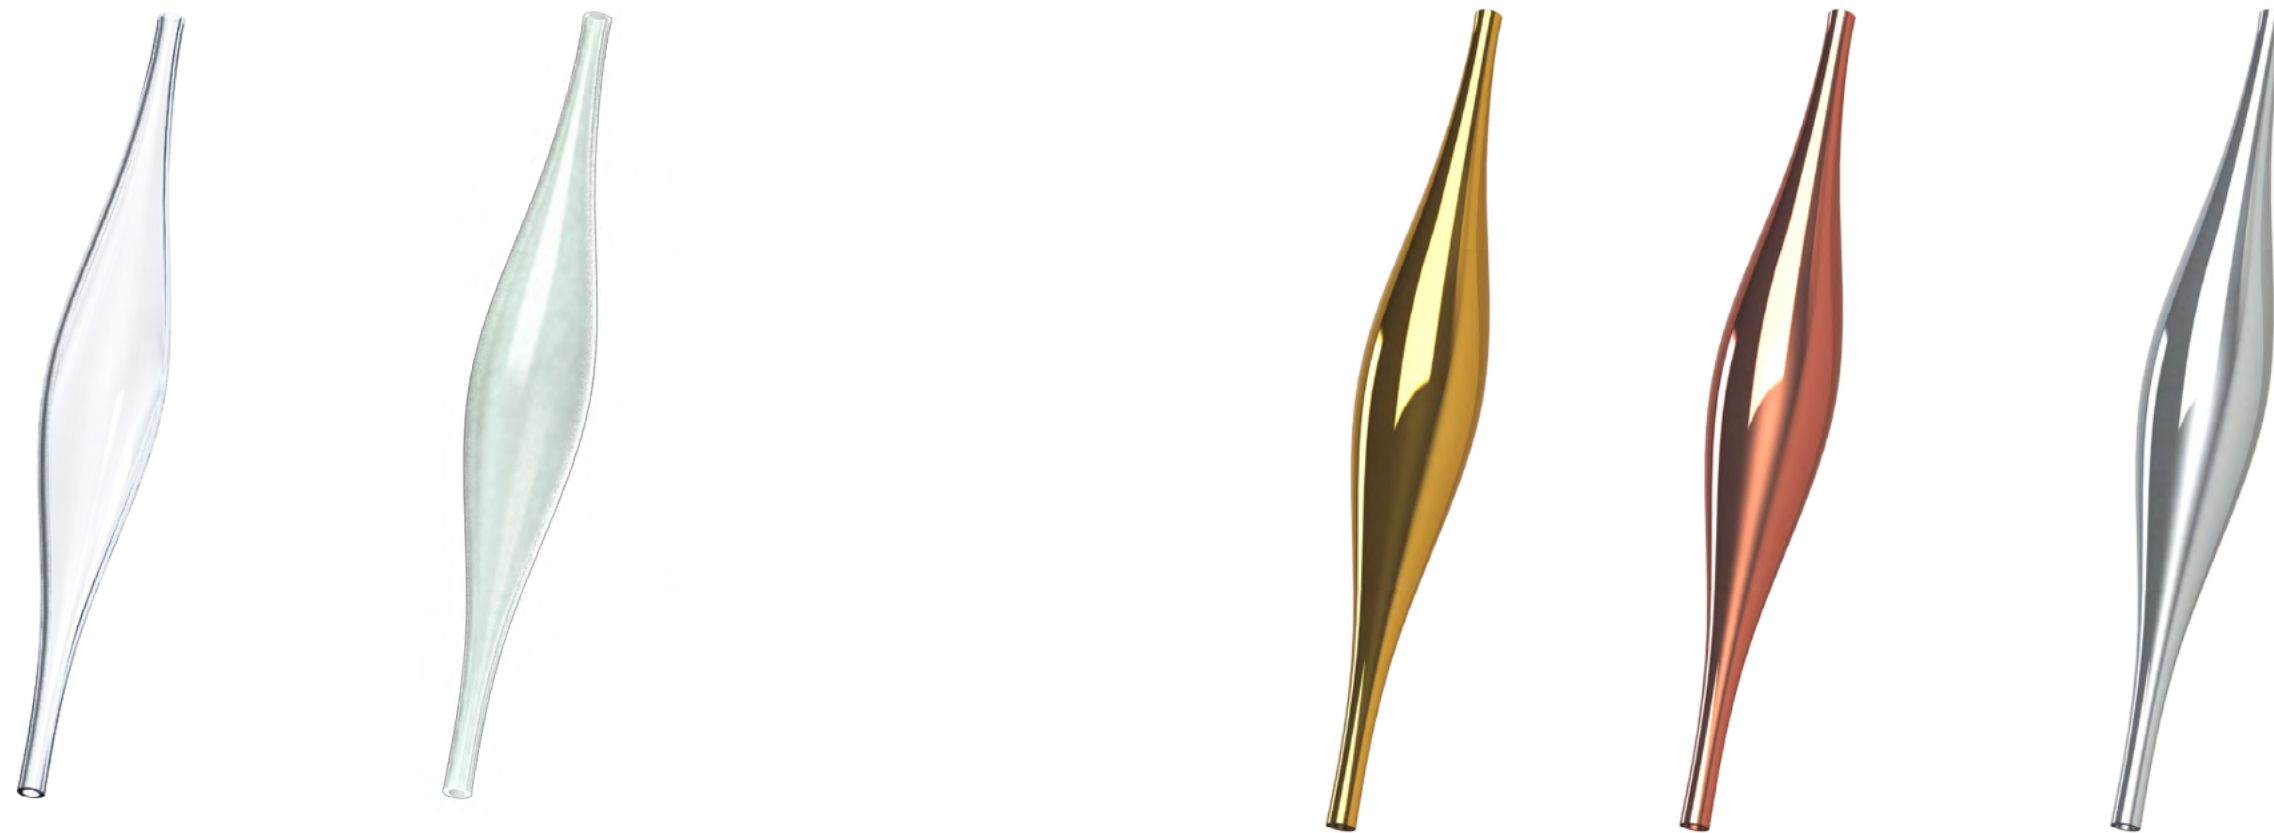

METAL COATINGS

---

01 TRANSPARENT 02 SANDBLASTING 07 GOLD 08 ROSE GOLD 09 SILVER

SURFACE FINISHES