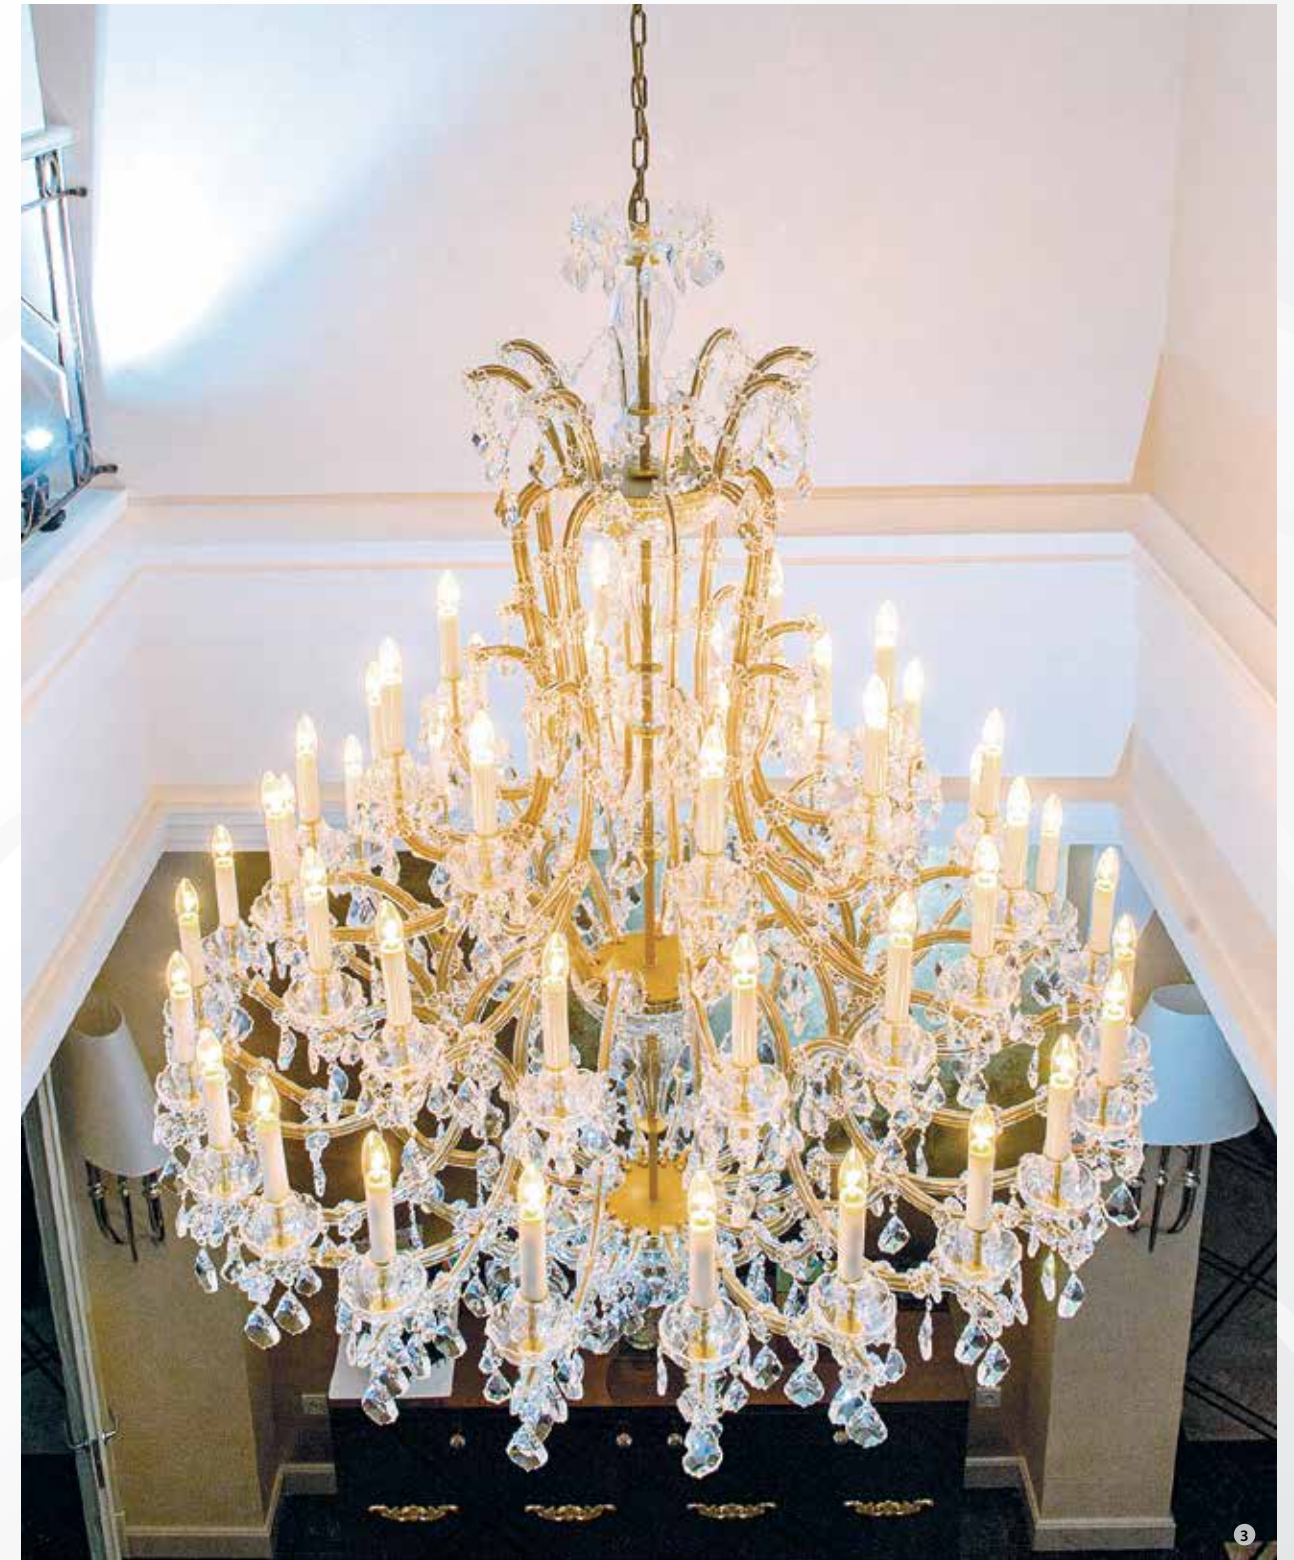

PRIVATE RESIDENCE PROJECT

ODESSA, UKRAINE, 2013

SPIRAL 1500x8000 NICKEL CE / 1500x8000mm / 60x40 W (E14)

PRIVATE RESIDENCE PROJECT

ODESSA, UKRAINE, 2013

1 CHANDELIER ODESSA NICKEL CE / 1300x700x800mm / 14x40 W (E14)