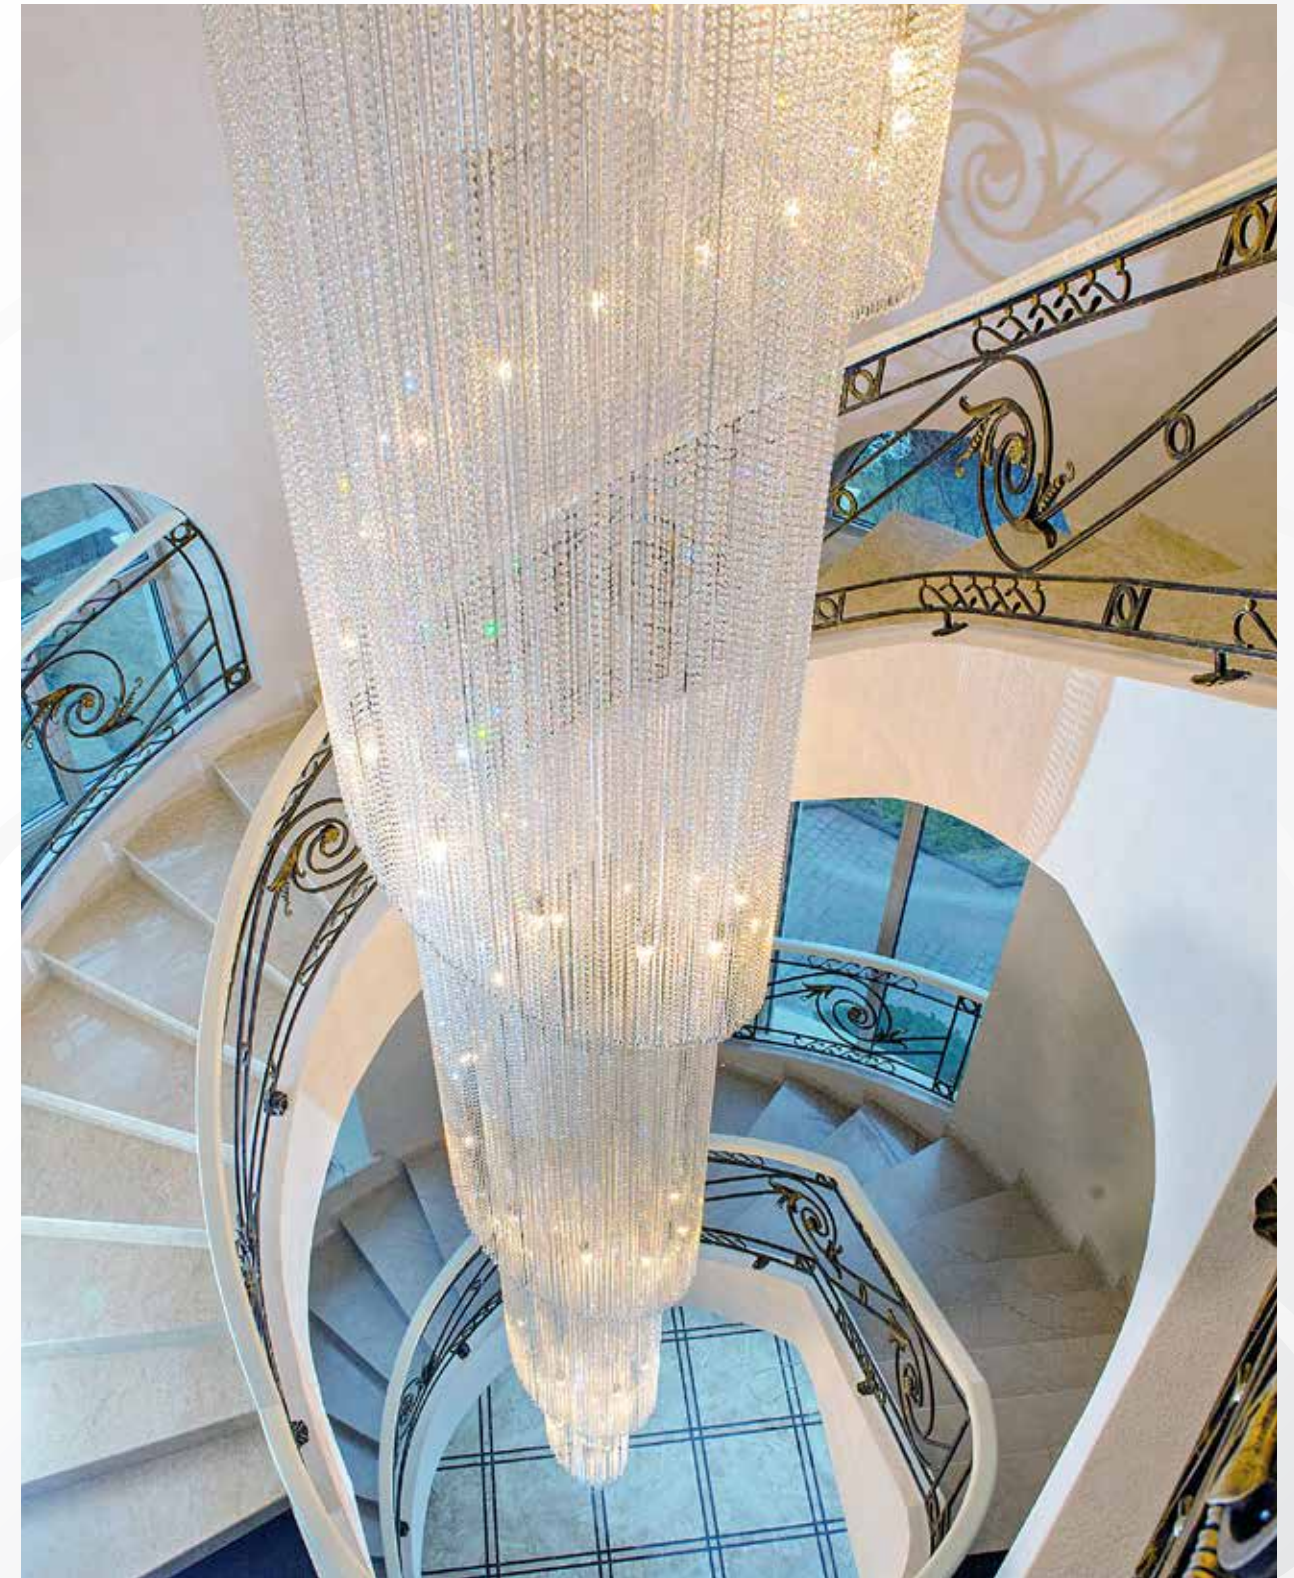

PRIVATE RESIDENCE PROJECT

ODESSA, UKRAINE, 2013

SPIRAL 1500x8000 NICKEL CE / 1500x8000mm / 60x40 W (E14)