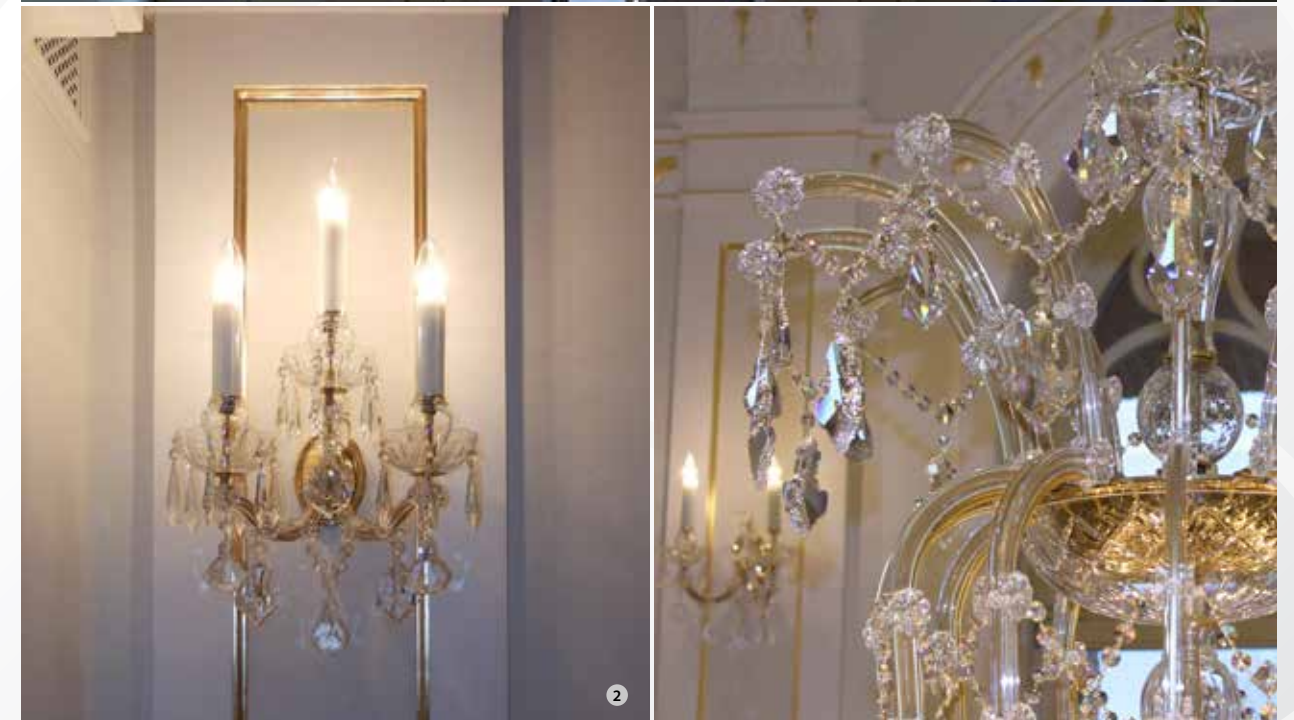

1 MARIA TEREZIA 2000x2500 CE / 2000x2500 mm / 72x40 W (E14)

2 MARIA TEREZIA 18 PENDLE CE ATYP / 340x400 mm / 3x40 W (E14)