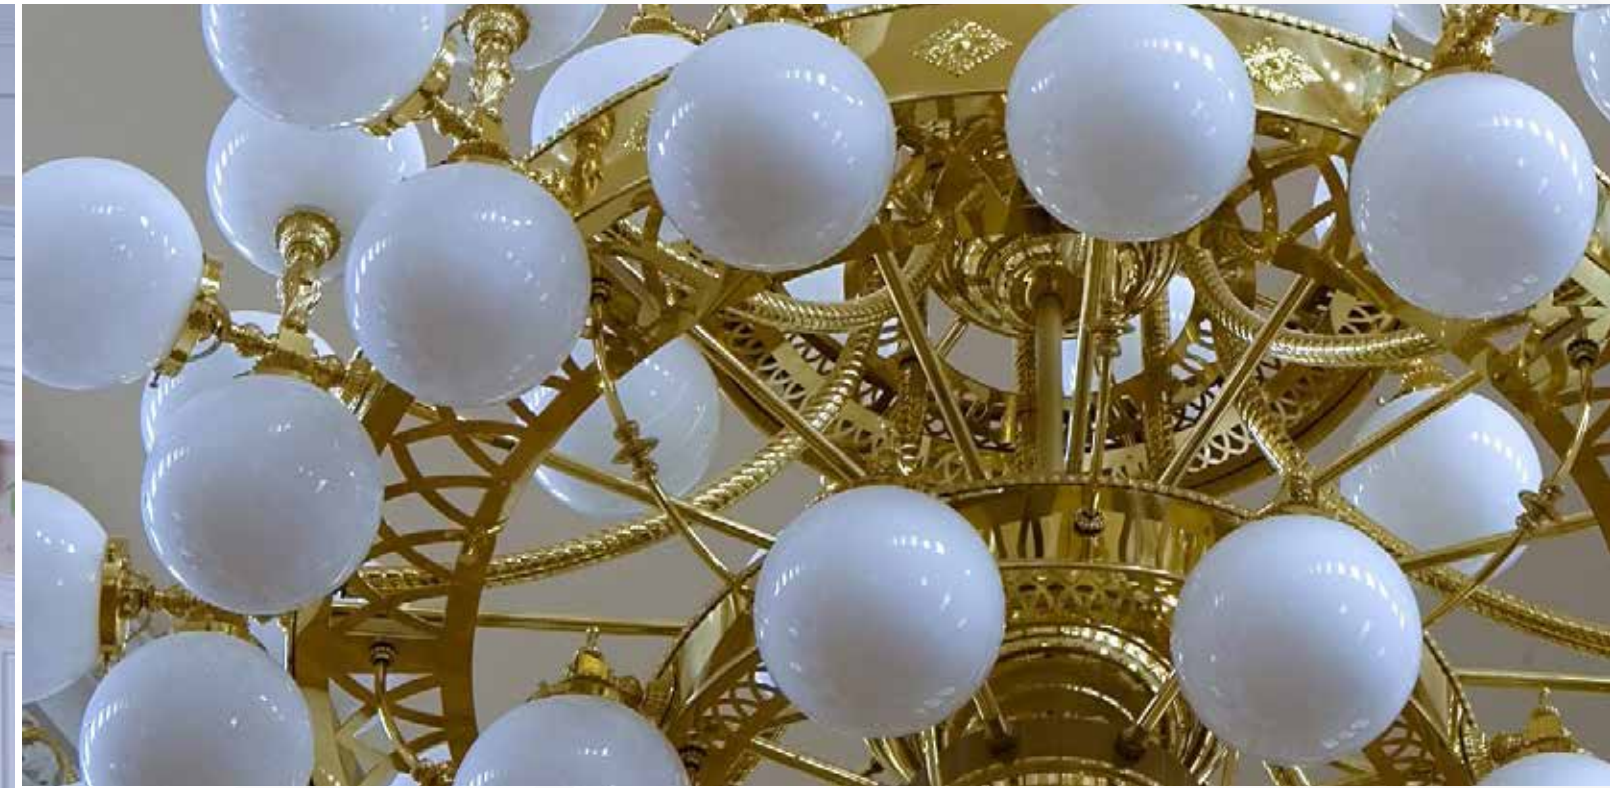

Projects for public places

REVIVAL SHOOTING RANGE PROJECT

TÁBOR, CZECH REPUBLIC, 2008

1 CENTRAL CHANDELIER TABOR PB / 2150x3550mm / 72x60W (E27)

2 WALL LAMP TABOR PB / 500x190x360mm / 3x60W (E27)

- 1 STAIRS CHANDELIER TABOR PB / 1800x2750mm / 48x60W (E27)
- 2 SIDE CHANDELIER TABOR PB / 1200x1310mm / 12x60W (E27)
- 3 WALL LAMP TABOR PB / 500x190x360mm / 3x60W (E27)