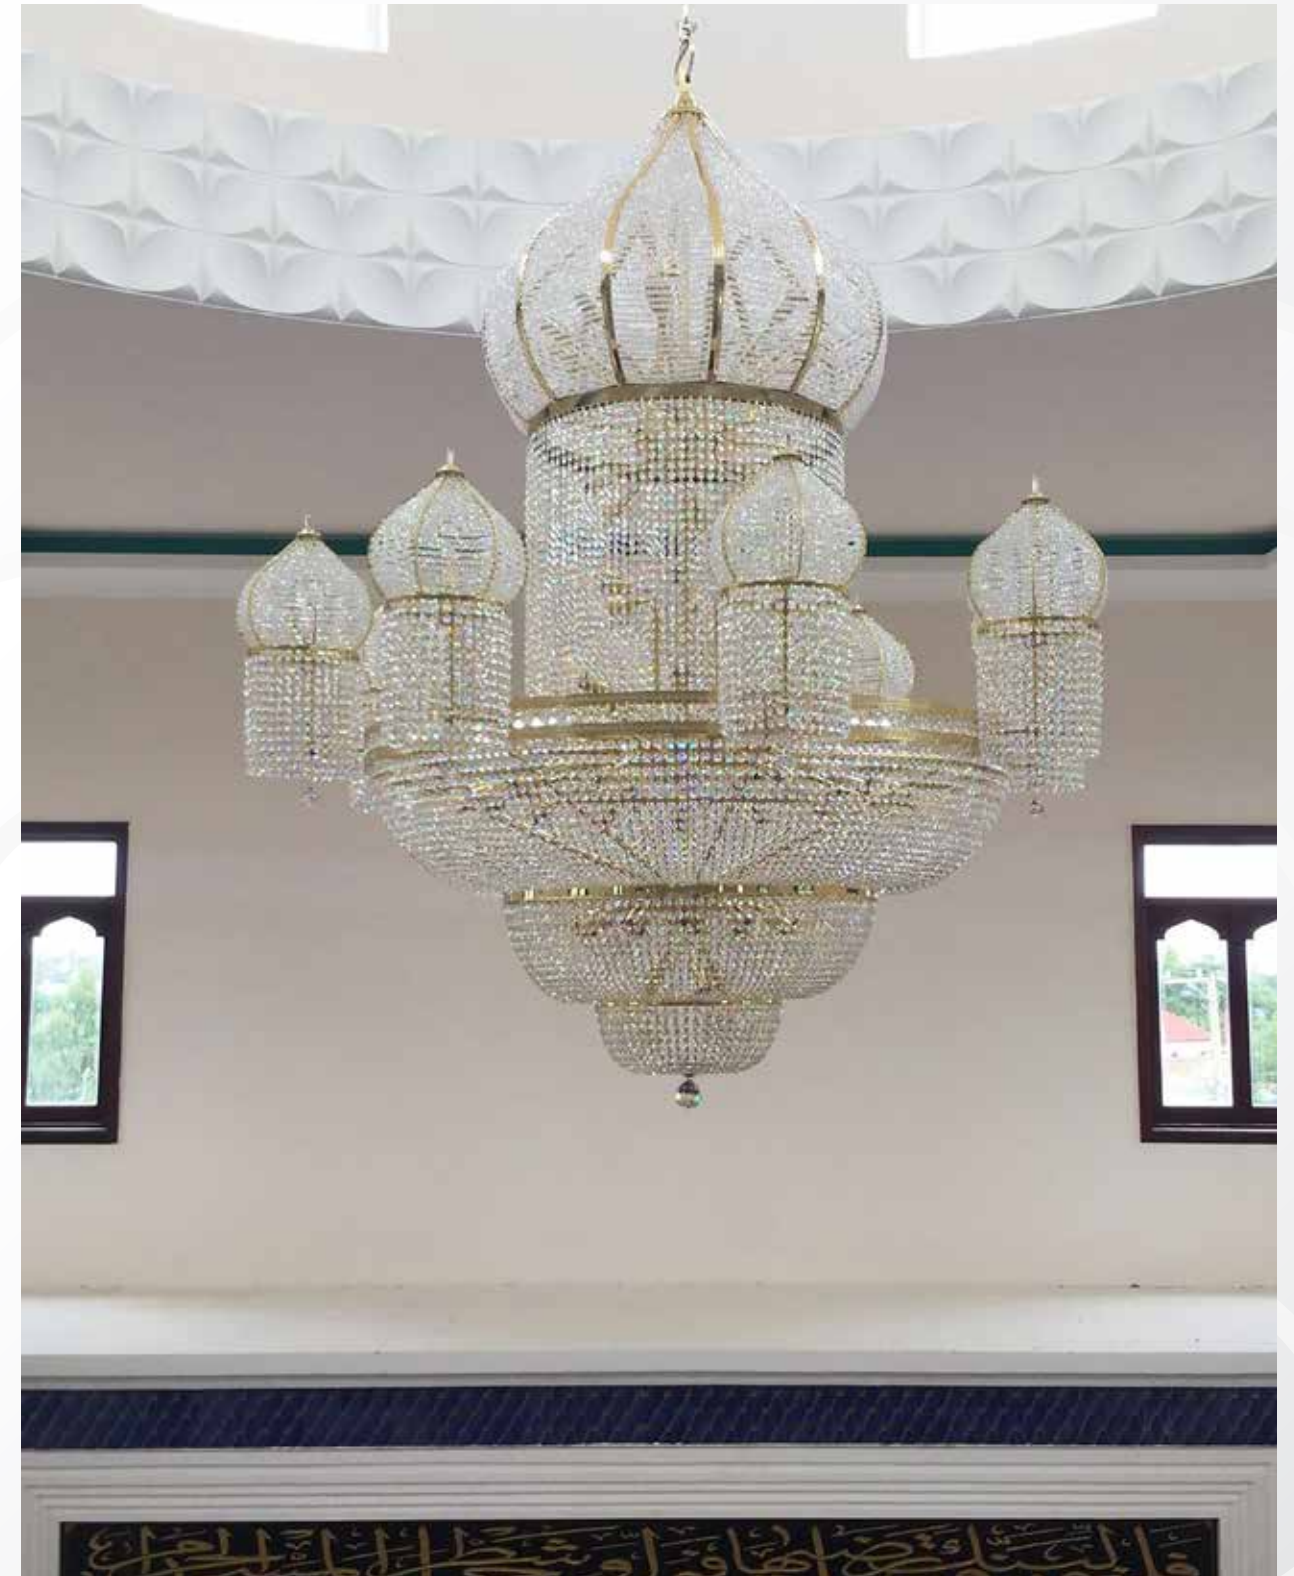

ROHMAM MOSQUE PROJECT

AN GIANG PROVINCE, VIETNAM, 2017

CH-BA-0012-072-PB-CE / 1650x1900 mm / 72x40W (E14)