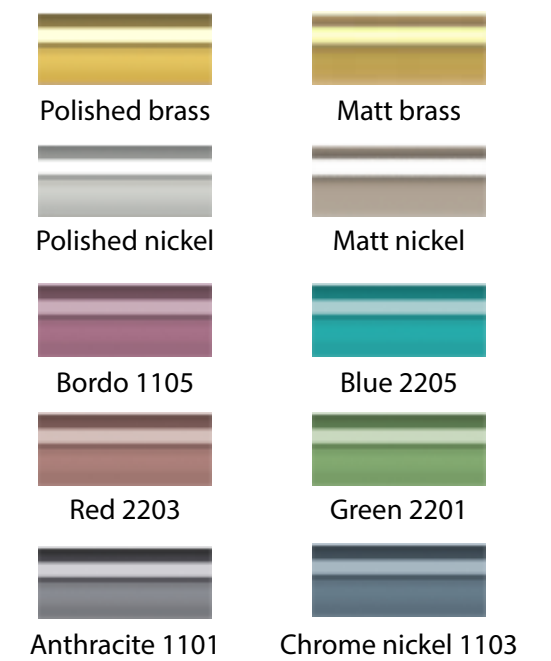

SURFACE FINISH OPTIONS