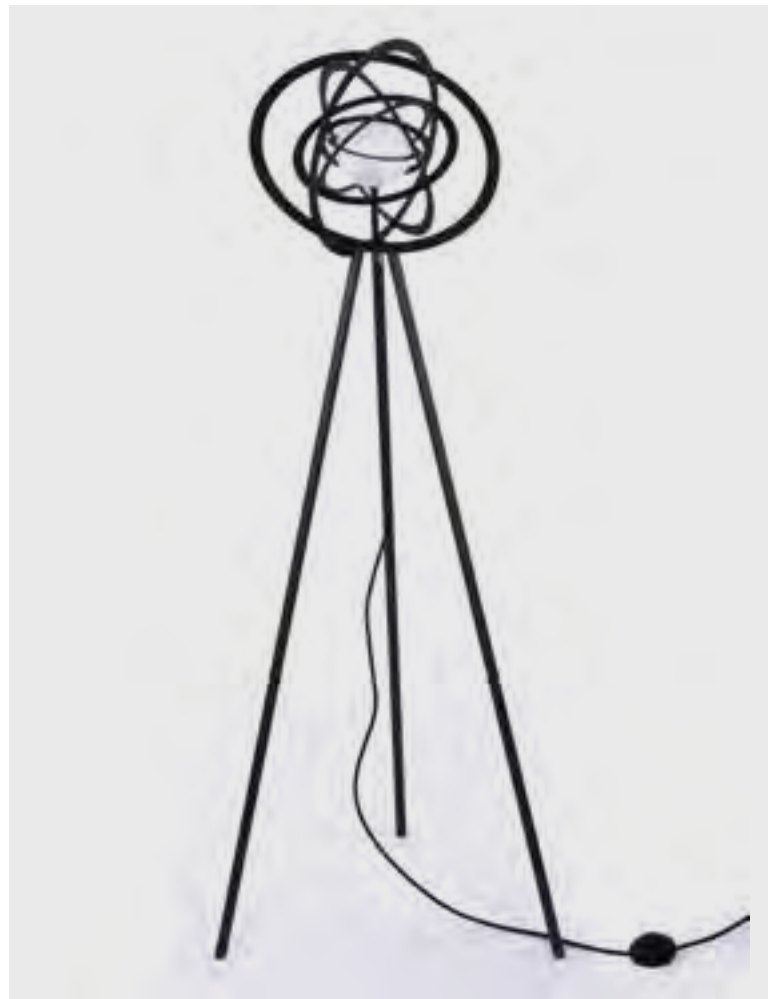

ANELLO 01-FL-KB-SB | Ø 600 x H 1200 mm | 1 x G9 LED