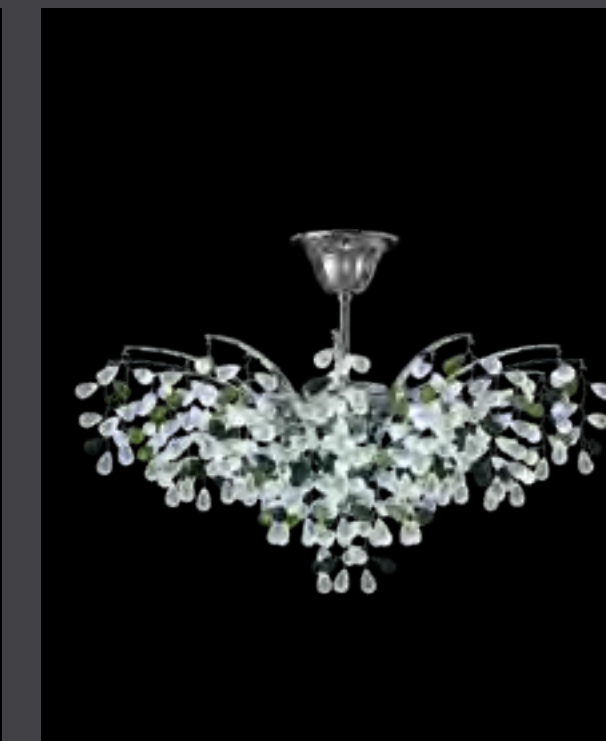

GRAPES CH-001-NI-CVW CVLG CVDG
Ø 480 x H 230 (TH 420) mm | 7 x G9