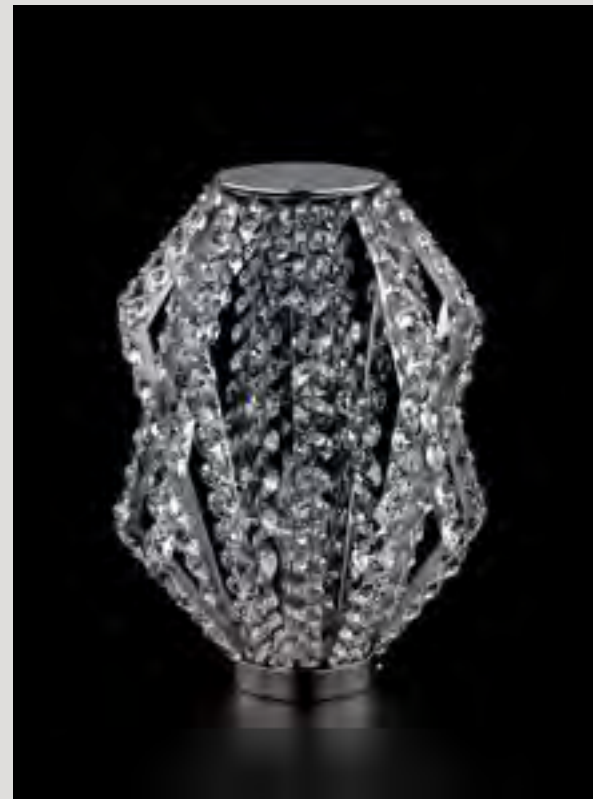

LUMINARY 01-TL-NI-CE
Ø 240 x H 320 mm | 1 x E14