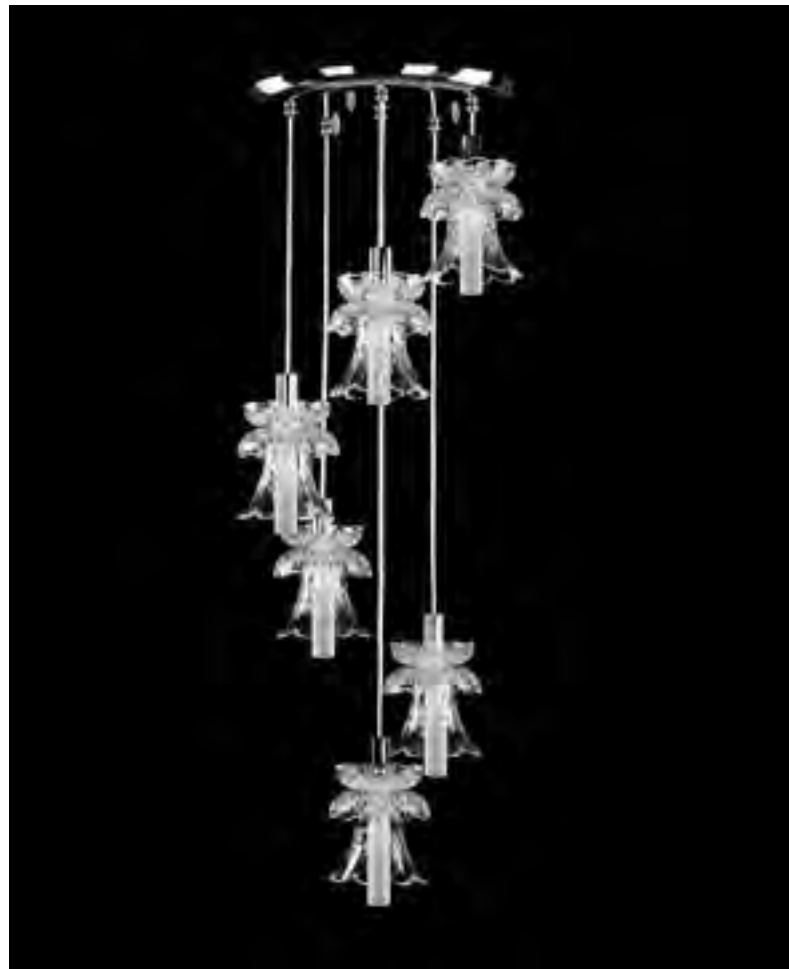

ISABELL 01-CH-NI | Ø 370 x H 1000 mm | 6 x G9 LED