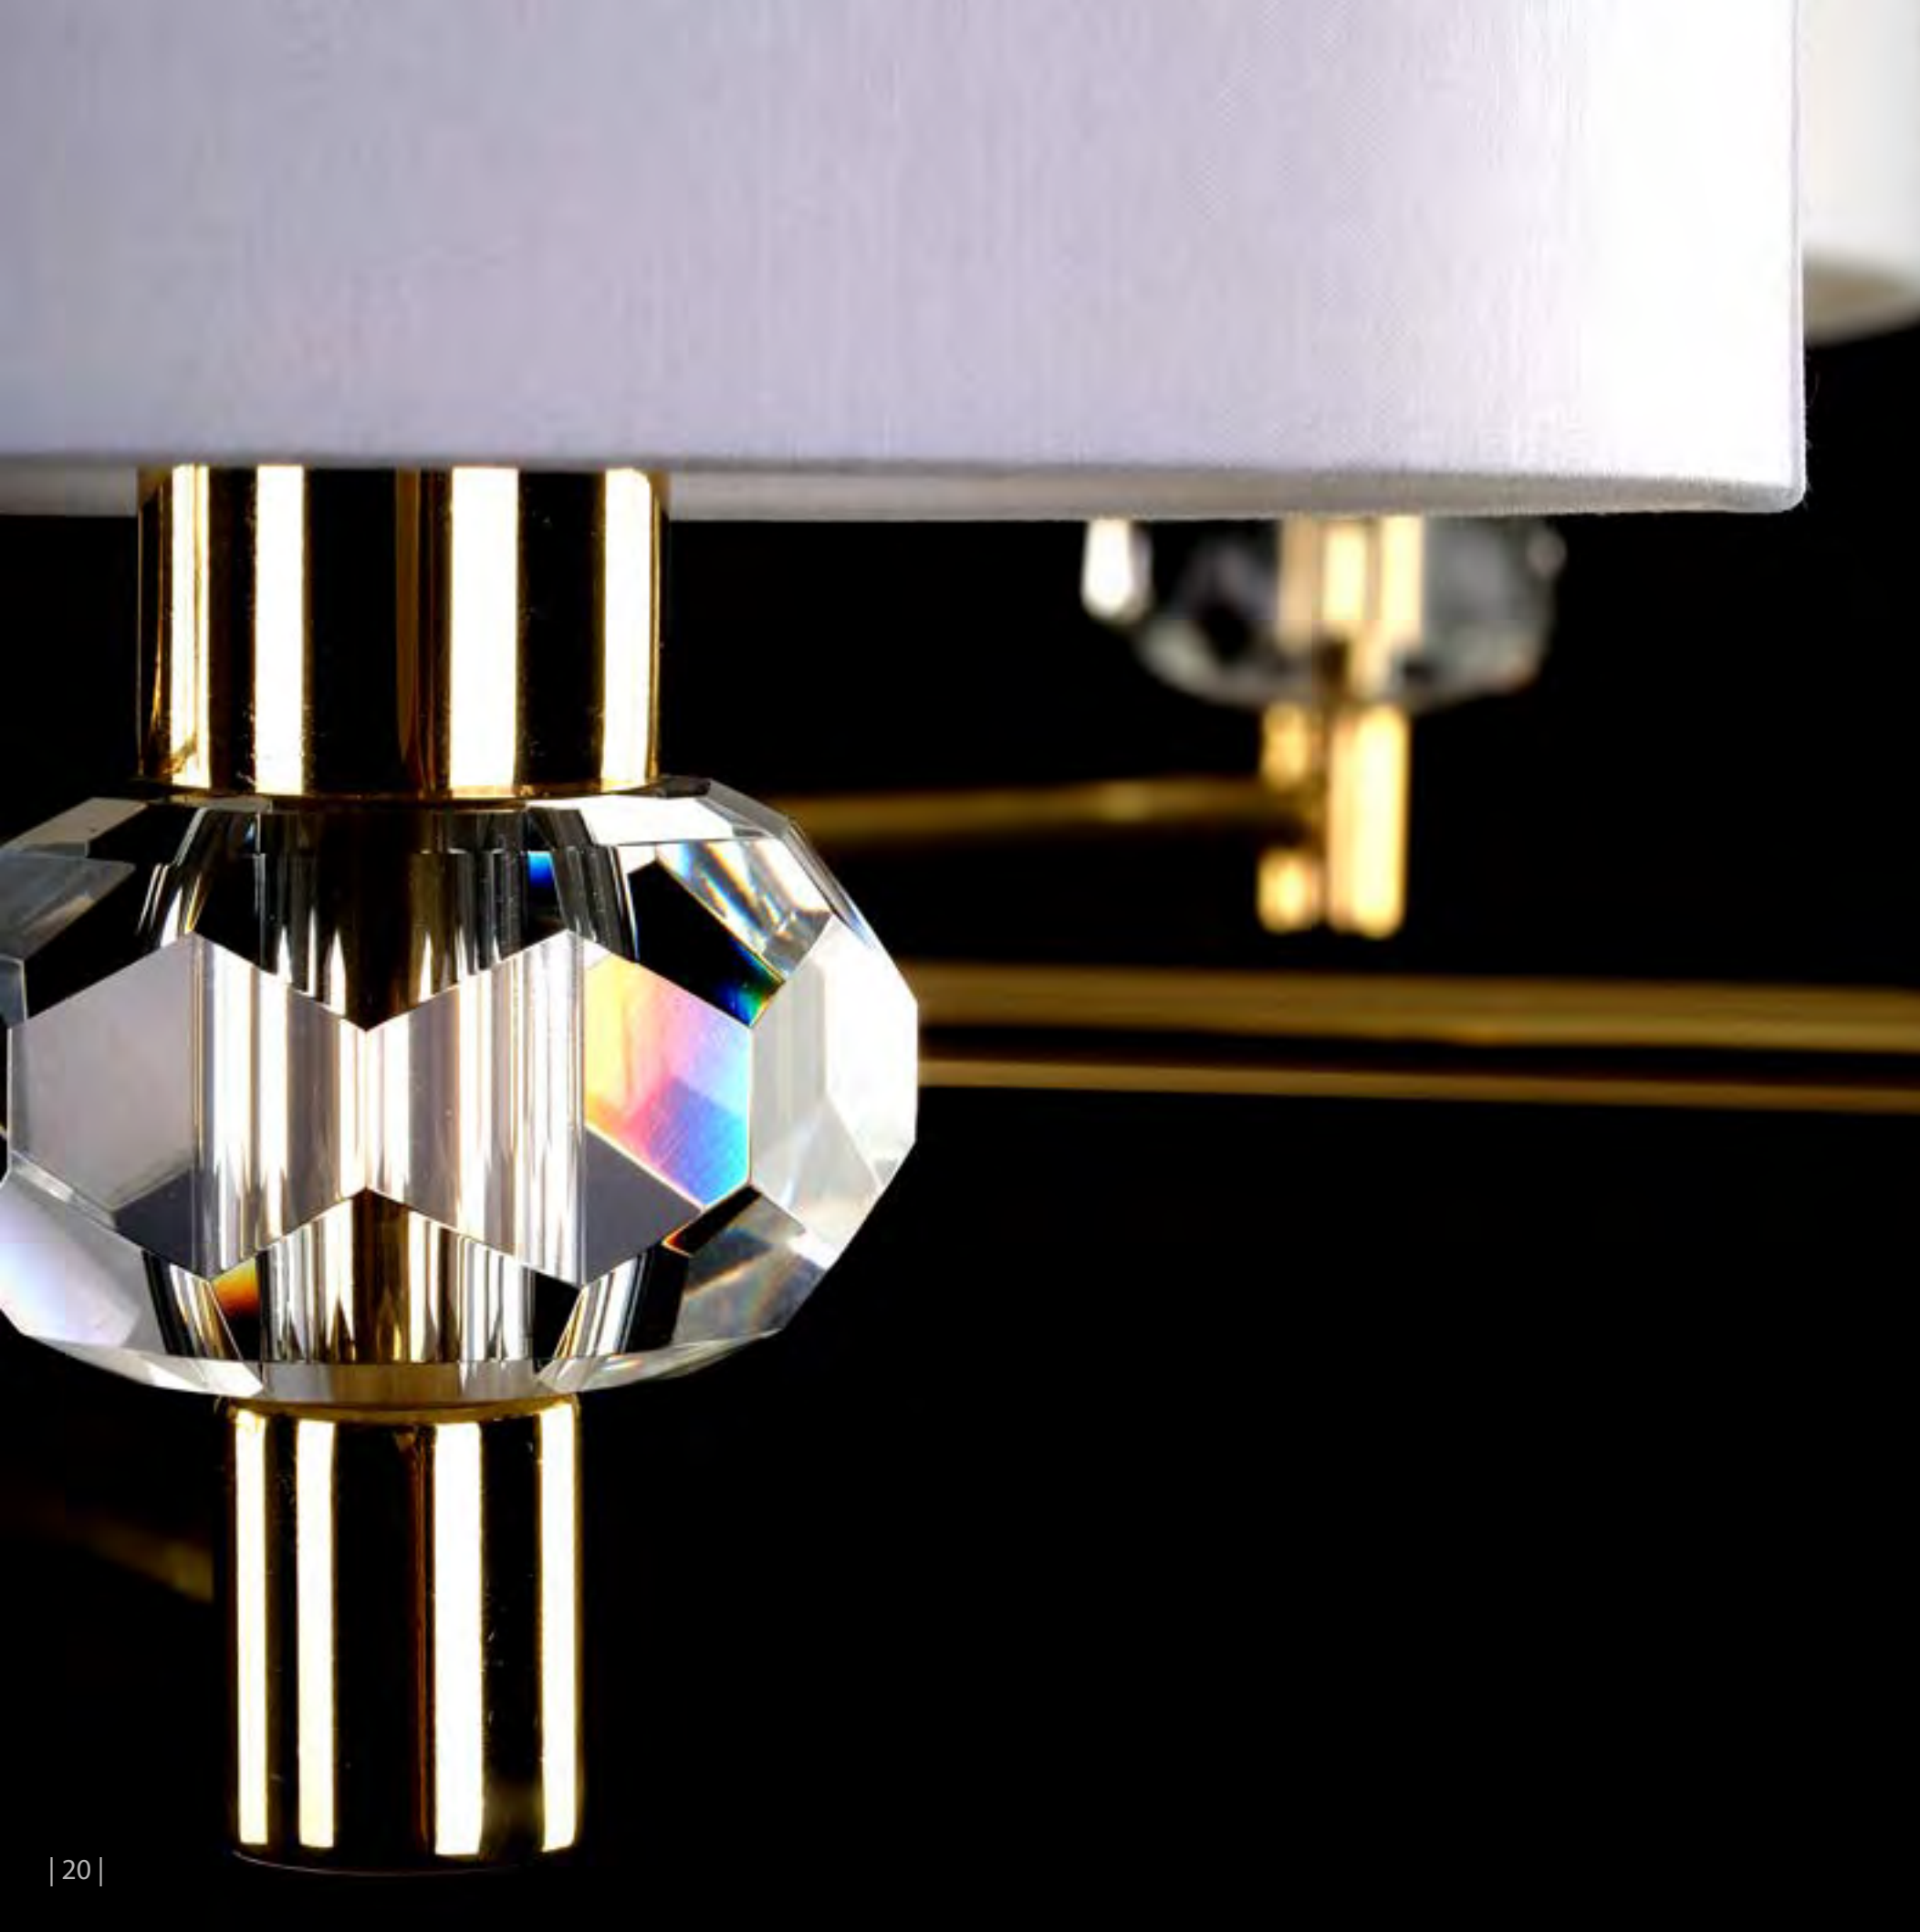

DIAMOND 01-WL-PB-LS1 W | W 160 x D 240 x H 230 mm | 1 x E14

DIAMOND 01-TL-PB-LS1 W | Ø 160 x H 300 mm | 1 x E14

Chandelier	Dimension (mm)	Sources	Weight (kg)	Carton (mm)	TEXTILE SHADE OPTIONS	
	DIAMOND 01-CH	Ø 700 x H 500	5 x E14	5	520 x 520 x 260	LS2 WHITE LS2 BEIGE LS2 APRICOT
	DIAMOND 02-CH	Ø 900 x H 550	6 x E14	6,5	520 x 520 x 260	LS2 LIGHT BLUE LS2 DARK BLUE LS2 BLACK
	DIAMOND 01-WL	W 160 x D 240 x H 230	1 x E14	1,5	350 x 260 x 172	LS1 WHITE LS1 BEIGE LS1 APRICOT LS1 LIGHT BLUE LS1 DARK BLUE LS1 BLACK
	DIAMOND 01-TL	Ø 160 x H 300	1 x E14	1,8	465 x 310 x 210	CHINTZ 024 CHINTZ 041 CHINTZ 056 ORGANZA 91 ORGANZA 92 ORGANZA 84 ORGANZA NERO

SURFACE FINISH OPTIONS