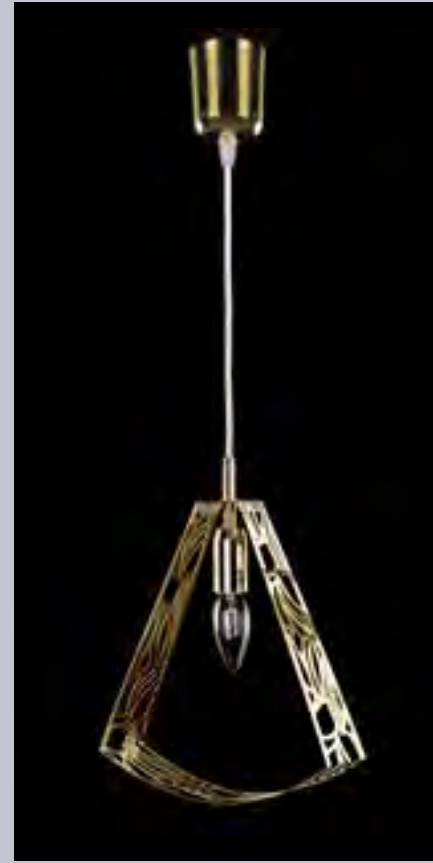

SURFACE FINISH OPTIONS

TRIMMINGS COLOUR OPTIONS

Swing

A simple lighting fixture with an ornamental pattern is inspired by minimised, two-dimensional shapes. It is based on the original sketch of the representation of the hanging object or the bulb itself and its perception in space.