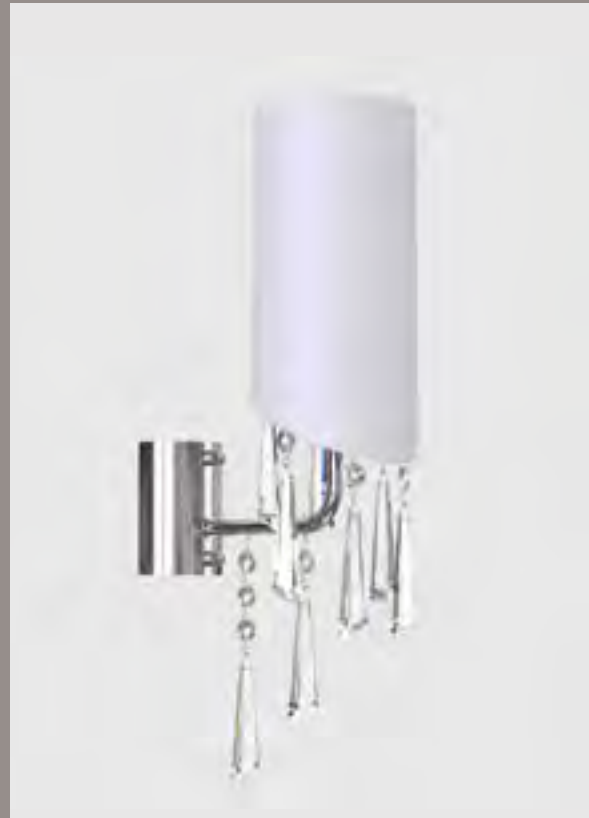

GLOSSA 01-WL-NI-CE-LSW
W 100 x D 200 x H 420 mm | 1 x E14