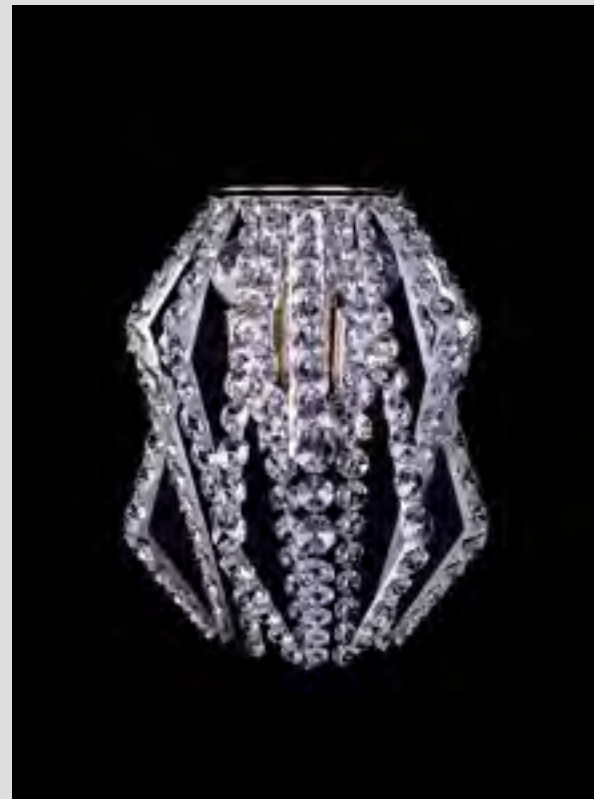

LUMINARY 01-WL-NI-CE
W 250 x D 125 x H 300 mm | 2 x E14