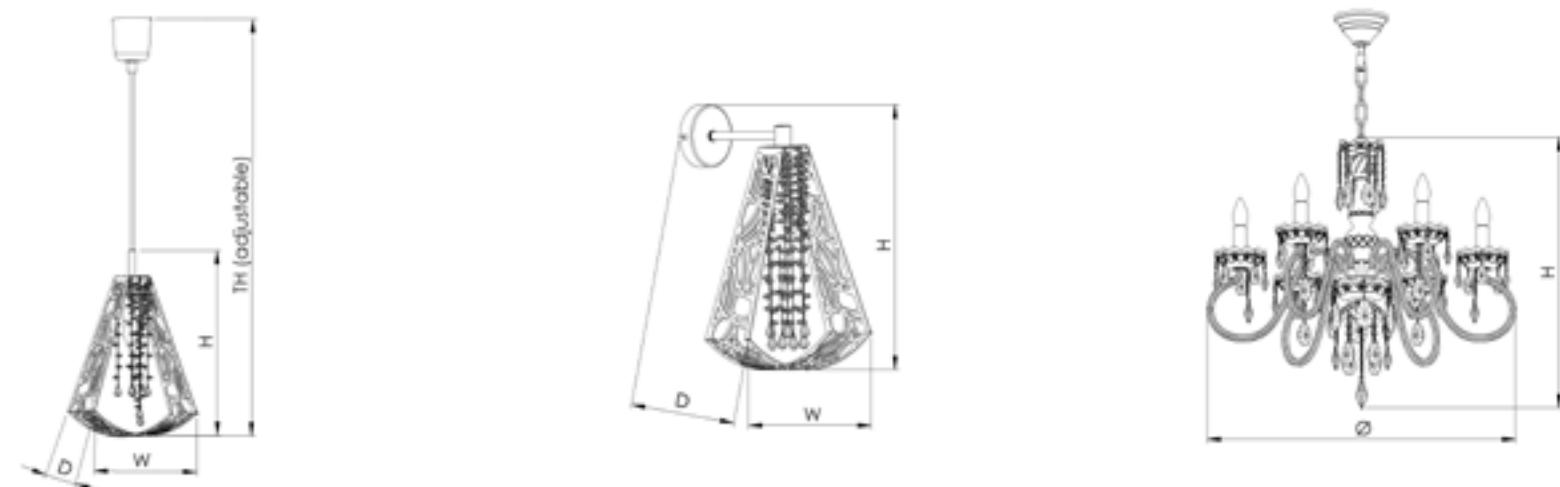

PRODUCT DIMENSIONS

Chandelier	Dimension (mm)	Sources	Weight (kg)	Carton (mm)	Page
ALMOND XL A-KB-NI-CE-ROSETTE	W 190 x D 150 x H 300 (TH 2000)	1 x E14	3,2	430 x 360 x 280	166
ALMOND XL A-KW-NI-CE-ROSETTE	W 190 x D 150 x H 300 (TH 2000)	1 x E14	3,2	430 x 360 x 280	165
ALMOND XL B-KB-NI-CE-ROSETTE	W 190 x D 150 x H 300 (TH 2000)	1 x E14	3,2	430 x 360 x 280	166
ALMOND XL B-KW-NI-CE-ROSETTE	W 190 x D 150 x H 300 (TH 2000)	1 x E14	3,2	430 x 360 x 280	165
ALMOND XL A-KB-NI-CE-ROW 03	W 800 x D 190 x H 750 (TH 2000)	3 x E14	9,1	620 x 620 x 300	164
ALMOND XL A-KW-NI-CE-ROW 03	W 800 x D 190 x H 750 (TH 2000)	3 x E14	9,1	620 x 620 x 300	165
ALMOND XL B-KB-NI-CE-ROW 03	W 800 x D 190 x H 750 (TH 2000)	3 x E14	9,1	620 x 620 x 300	162
ALMOND XL B-KW-NI-CE-ROW 03	W 800 x D 190 x H 750 (TH 2000)	3 x E14	9,1	620 x 620 x 300	165
AMADEUS 01-CH-PB-CE CC 8003	Ø 120 x H 550 (TH 1500)	1 x E27	3	700 x 300 x 300	52, 56
AMADEUS 01-CH-PB-CE CC 8006	Ø 120 x H 550 (TH 1500)	1 x E27	3	700 x 300 x 300	51
AMADEUS 01-TL-NI-CE	Ø 160 x H 330	1 x E14	3,7	430 x 360 x 280	54, 55
AMADEUS 01-WL-PB-CE CC 8003	W 120 x D 155 x H 320	1 x E27	2	465 x 310 x 210	54
AMADEUS 02-CH-PB-CE CC 8003	Ø 340 x H 700 (TH 1500)	3 x E27	7,5	620 x 620 x 300	52, 53
AMADEUS 03-CH-PB-CE CC 8003	W 520 x D 120 x H 700 (TH 1500)	3 x E27	8,5	620 x 620 x 300	52
ANELLO 01-CH-KB-SB	Ø 260 x H 260 (TH 1500)	1 x G9 LED	1,8	350 x 260 x 172	144, 148
ANELLO 01-FL-KB-SB	Ø 600 x H 1200	1 x G9 LED	11,7	1090 x 425 x 400	146, 147
ANELLO 01-TL-KB-SB	Ø 270 x H 550	1 x G9 LED	6,4	575 x 220 x 240	146
ANELLO 01-WL-KB-SB	W 260 x D 330 x H 260	1 x G9 LED	2,7	430 x 360 x 280	144
ANELLO 02-CH-KB-SB	Ø 330 x H 330 (TH 1500)	1 x G9 LED	2,8	350 x 350 x 350	144, 145