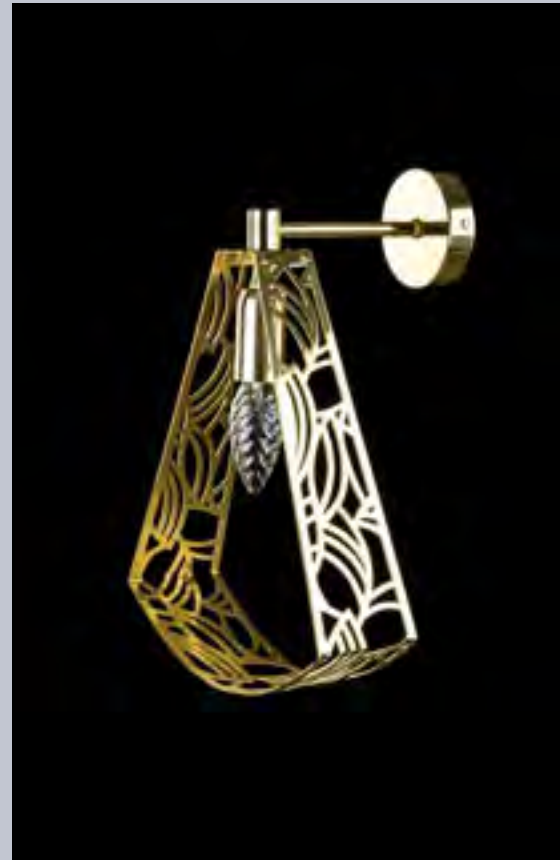

SWING 02-WL-PB MB
W 220 x D 170 x H 290 mm | 1 x E14