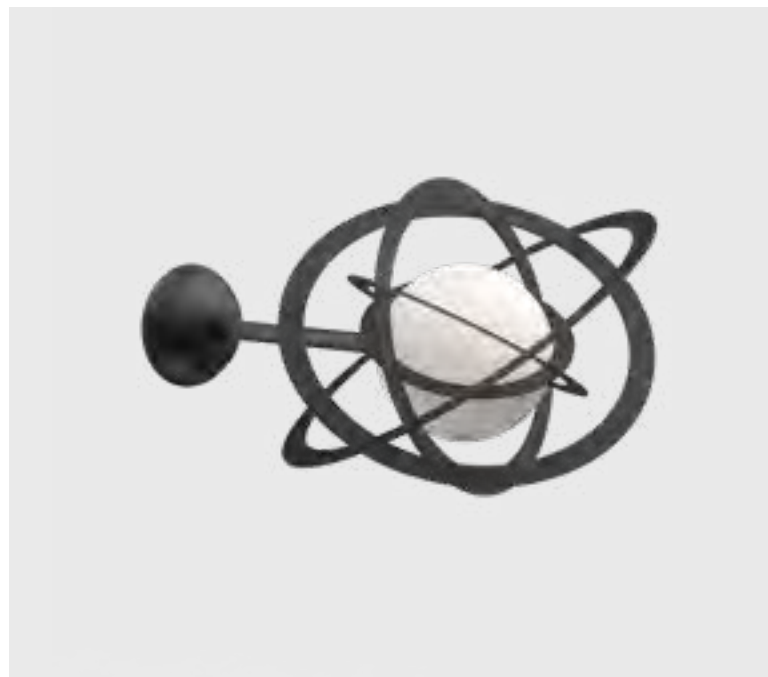

ANELLO 01-WL-KB-SB | W 260 x D 330 x H 260 mm | 1 x G9 LED