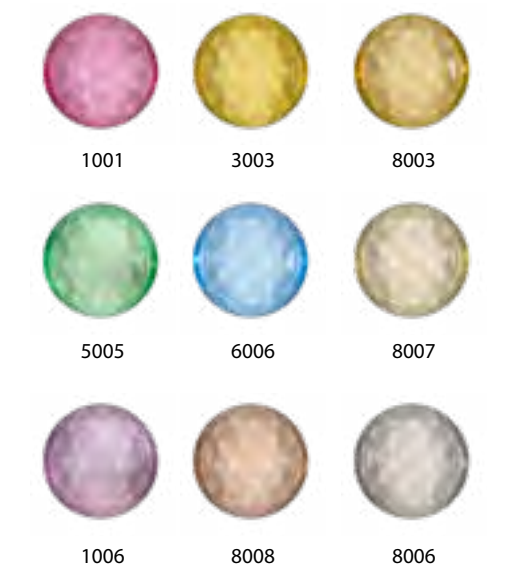

SURFACE FINISH OPTIONS

TRIMMINGS COLOUR OPTIONS