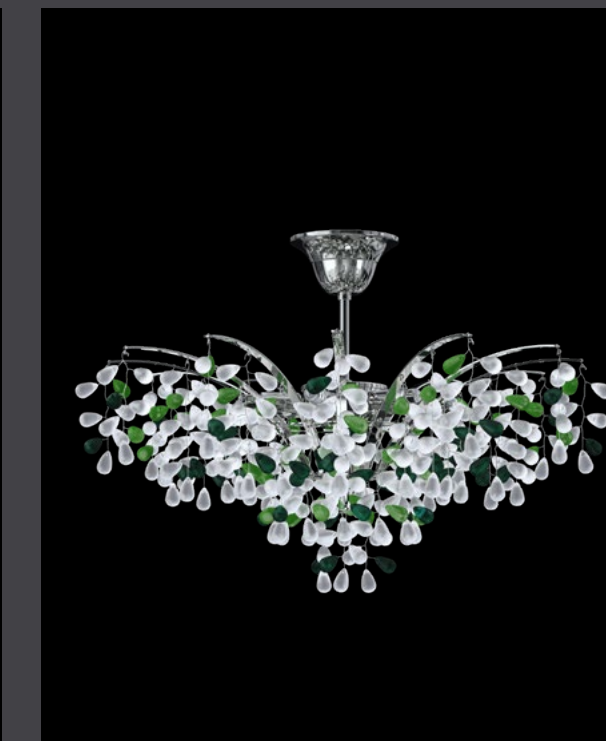

Novus

GRAPES

Grapes

Wine trimmings had been a favorite chandelier decoration for many years ... let's make them popular again! Introducing GRAPES, a lighting fixtures decorated with matt clear or coloured trimmings in the shape of grapes.

GRAPES CH-002-MB-CVW
Ø 200 x H 170 (TH 500) mm | 1 x E14

GRAPES CH-002-NI-CVW
Ø 200 x H 170 (TH 500) mm | 1 x E14

GRAPES WL-001-NI-CVW
W 500 x D 270 x H 230 | 4 x G9

GRAPES CH-001-NI-CVW CVLB
Ø 480 x H 230 (TH 420) mm | 7 x G9