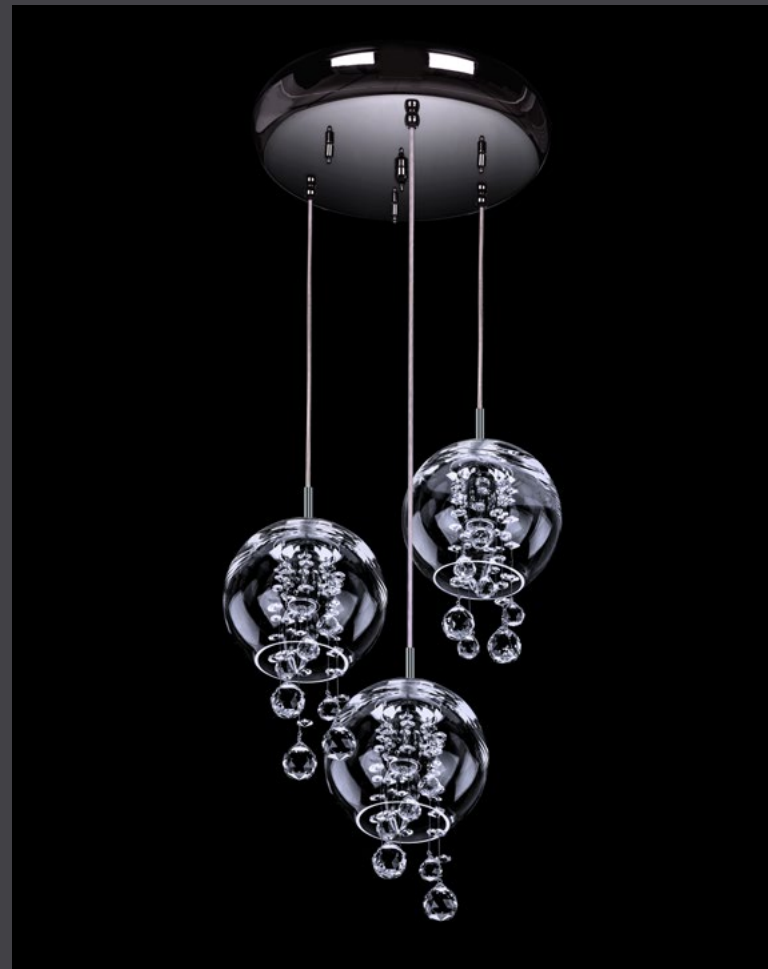

TALE OF RAIN 03-CH-NI-CE | Ø 350 x H 550 (TH 1500) mm | 3 x E14