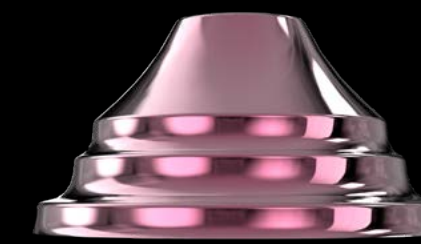

NICKEL
ROSE