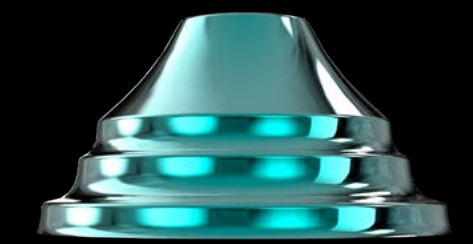

NICKEL
BLUE

*Metal frame with empty centre